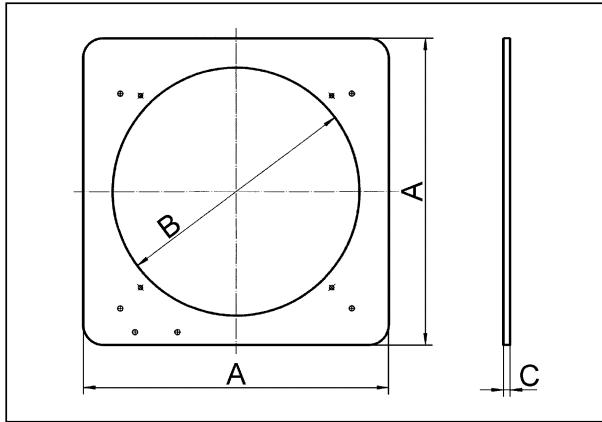

ZVR 56

Short description

Connection frame for fixing AS 56 and RS 56 shutters

Article number 0093.0198

Technical data

Installation	outside
Installation site	Thin wall
Installation position	vertical / horizontal
Material	Sheet steel, galvanised
Weight	3,56 kg
Weight including packaging	3,6 kg
Suitable for nominal size	560 mm
Width	684 mm
Height	684 mm
Depth	2 mm
Width with packaging	684 mm
Height with packaging	684 mm
Depth with packaging	2 mm
Packing unit	1 piece
Range	C
GTIN (EAN)	4012799931980

ZVR 56

Dimensioned drawing [mm]

A	B	C
684	568	2