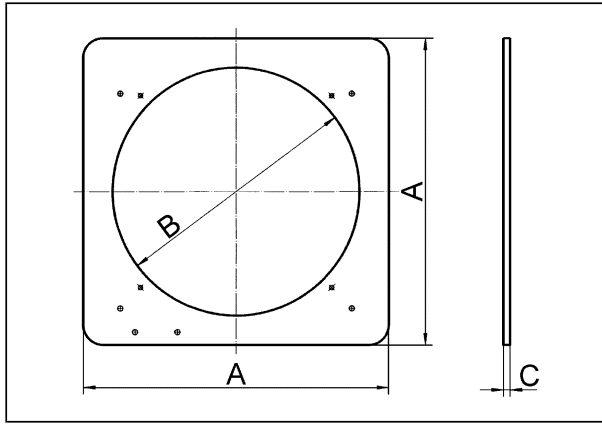

ZVR 60

Short description

Connection frame for fixing AS 60 and RS 60 shutters

Article number 0093.0199

Technical data

Installation	outside
Installation site	Thin wall
Installation position	vertical / horizontal
Material	Sheet steel, galvanised
Weight	2,9 kg
Weight including packaging	2,9 kg
Suitable for nominal size	600 mm
Width	684 mm
Height	684 mm
Depth	2 mm
Width with packaging	684 mm
Height with packaging	684 mm
Depth with packaging	2 mm
Packing unit	1 piece
Range	C
GTIN (EAN)	4012799931997

ZVR 60

Dimensioned drawing [mm]

A	B	C
684	610	2