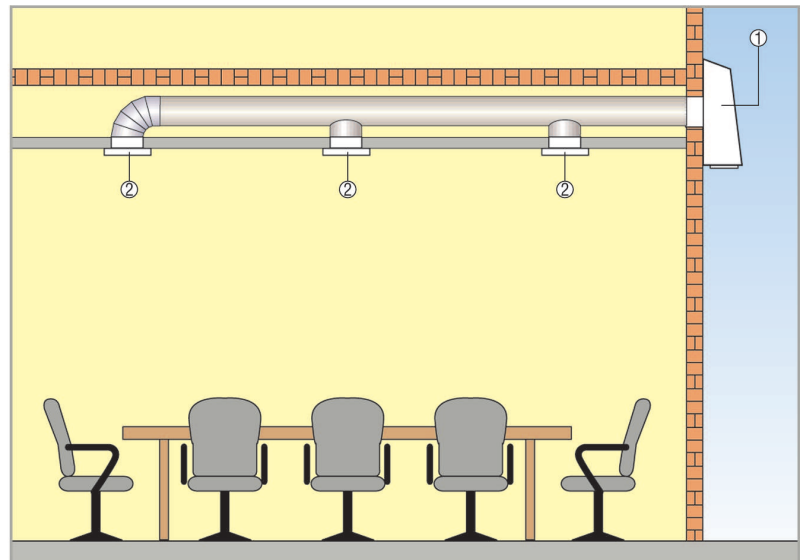

### AWV exhaust air system with installation on the external wall

- Very quiet. Fan noise is scarcely audible through the external installation of the unit.
- Particularly suitable for redevelopment and retrofitting.
- Quick and low-cost installation. Fan with external grille and shutter.
- Easily removable fan cover, for maintenance and installation.
- Impeller with blades curved to the rear, optimised efficiency, low maintenance costs.