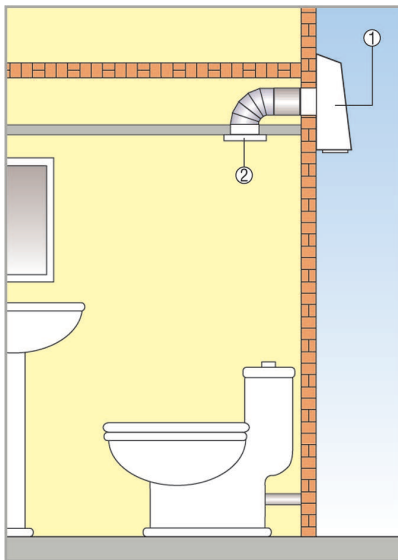

### AWV exhaust air system with installation on the external wall

- Very quiet. Fan noise is scarcely audible through the external installation of the unit.
- Particularly suitable for redevelopment and retrofitting.
- Quick and low-cost installation. Fan with external grille and shutter.
- Easily removable fan cover, for maintenance and installation.
- Impeller with blades curved to the rear, optimised efficiency, low maintenance costs.