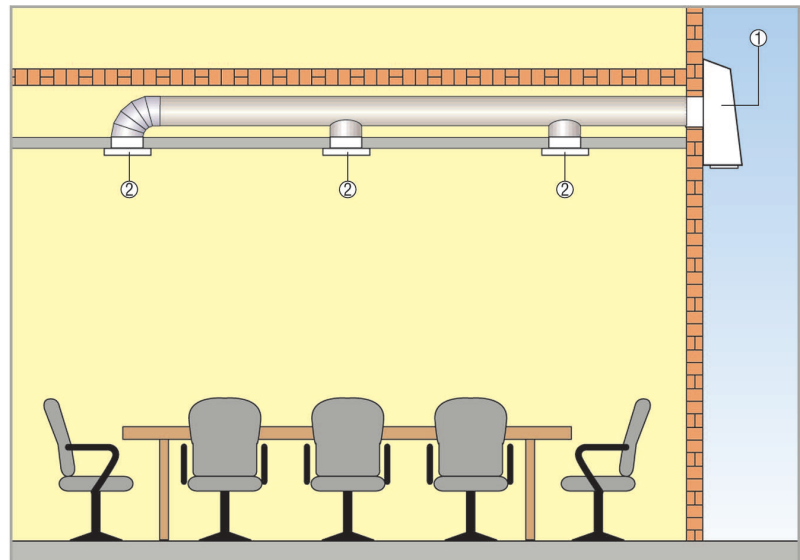

INSTALLATION INSTRUCTIONS

AWV 10 S

AWV exhaust air system with installation on the external wall

- Very quiet. Fan noise is scarcely audible through the external installation of the unit.
- Particularly suitable for redevelopment and retrofitting.
- Quick and low-cost installation. Fan with external grille and shutter.
- Easily removable fan cover, for maintenance and installation.
- Impeller with blades curved to the rear, optimised efficiency, low maintenance costs.