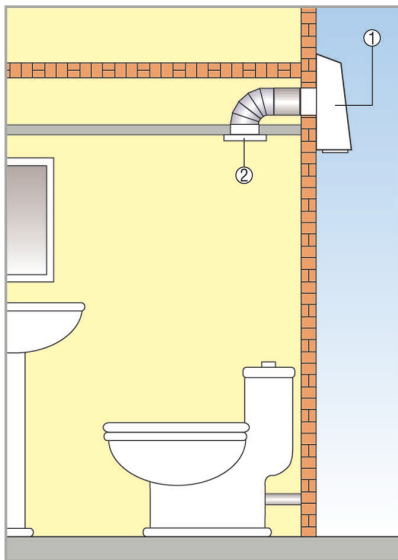

INSTALLATION INSTRUCTIONS

AWV 10 S

AWV exhaust air system with installation on the external wall

- Very quiet. Fan noise is scarcely audible through the external installation of the unit.
- Particularly suitable for redevelopment and retrofitting.
- Quick and low-cost installation. Fan with external grille and shutter.
- Easily removable fan cover, for maintenance and installation.
- Impeller with blades curved to the rear, optimised efficiency, low maintenance costs.

- ① AWV external wall fan
- ② Exhaust air element