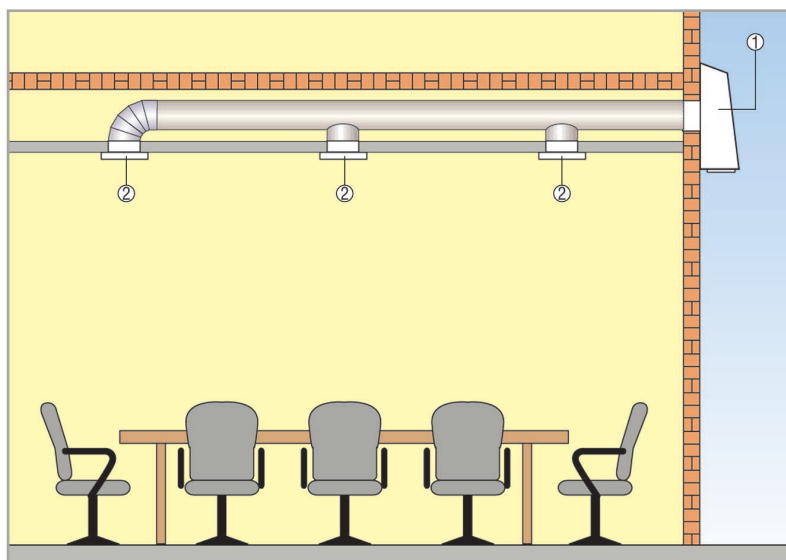

### AWV exhaust air system with installation on the external wall

- Very quiet. Fan noise is scarcely audible through the external installation of the unit.
- Particularly suitable for redevelopment and retrofitting.
- Quick and low-cost installation. Fan with external grille and shutter.
- Easily removable fan cover, for maintenance and installation.
- Impeller with blades curved to the rear, optimised efficiency, low maintenance costs.