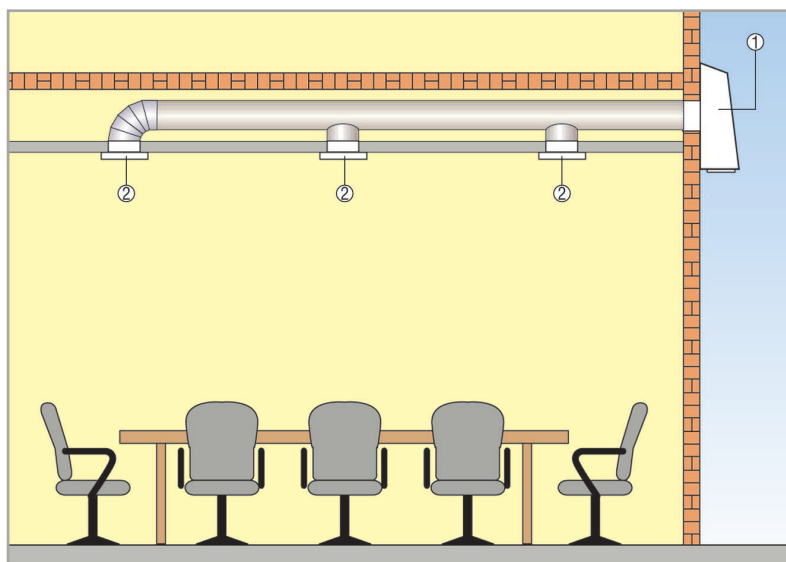

AWV 15 S

AWV exhaust air system with installation on the external wall

- Very quiet. Fan noise is scarcely audible through the external installation of the unit.
- Particularly suitable for redevelopment and retrofitting.
- Quick and low-cost installation. Fan with external grille and shutter.
- Easily removable fan cover, for maintenance and installation.
- Impeller with blades curved to the rear, optimised efficiency, low maintenance costs.