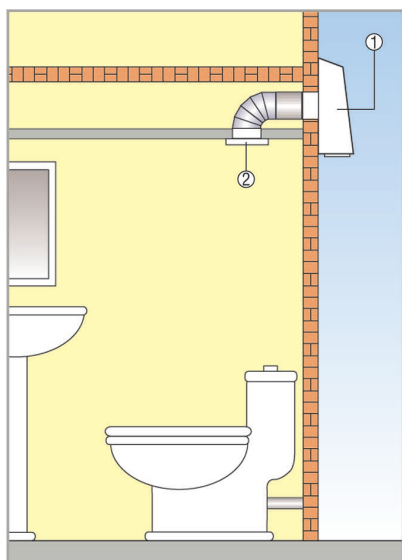

### AWV exhaust air system with installation on the external wall

- Very quiet. Fan noise is scarcely audible through the external installation of the unit.
- Particularly suitable for redevelopment and retrofitting.
- Quick and low-cost installation. Fan with external grille and shutter.
- Easily removable fan cover, for maintenance and installation.
- Impeller with blades curved to the rear, optimised efficiency, low maintenance costs.