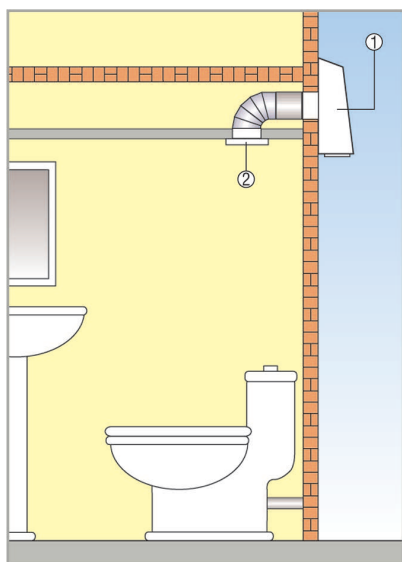

AWV 15 S

AWV exhaust air system with installation on the external wall

- Very quiet. Fan noise is scarcely audible through the external installation of the unit.
- Particularly suitable for redevelopment and retrofitting.
- Quick and low-cost installation. Fan with external grille and shutter.
- Easily removable fan cover, for maintenance and installation.
- Impeller with blades curved to the rear, optimised efficiency, low maintenance costs.

- ① AWV external wall fan
- ② Exhaust air element