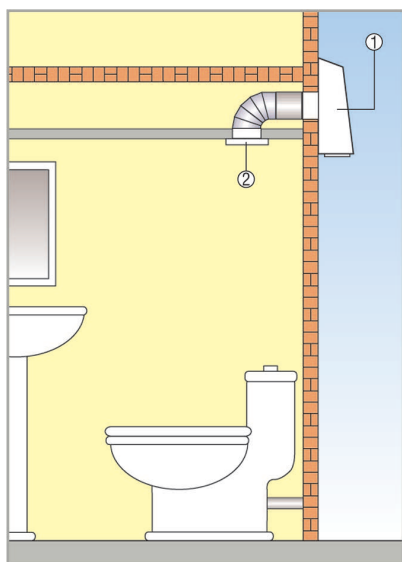

### AWV exhaust air system with installation on the external wall

- Very quiet. Fan noise is scarcely audible through the external installation of the unit.
- Particularly suitable for redevelopment and retrofitting.
- Quick and low-cost installation. Fan with external grille and shutter.
- Easily removable fan cover, for maintenance and installation.
- Impeller with blades curved to the rear, optimised efficiency, low maintenance costs.