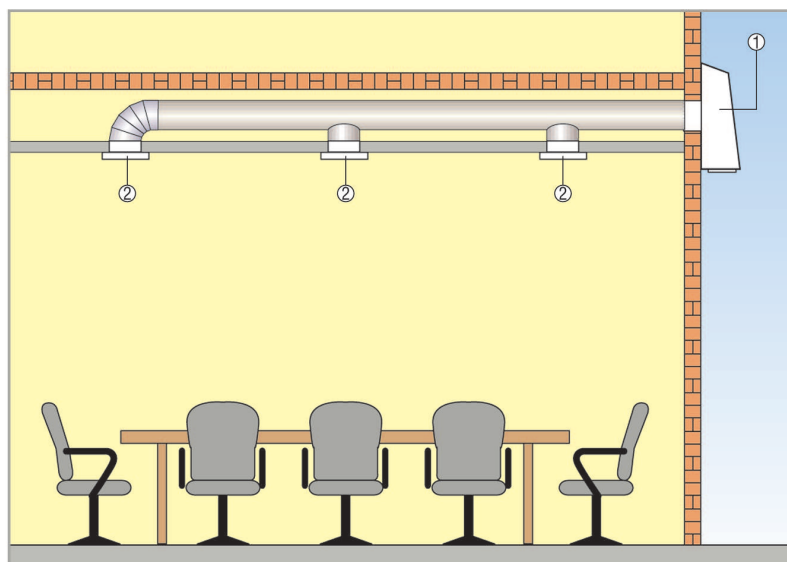

### AWV exhaust air system with installation on the external wall

- Very quiet. Fan noise is scarcely audible through the external installation of the unit.
- Particularly suitable for redevelopment and retrofitting.
- Quick and low-cost installation. Fan with external grille and shutter.
- Easily removable fan cover, for maintenance and installation.
- Impeller with blades curved to the rear, optimised efficiency, low maintenance costs.