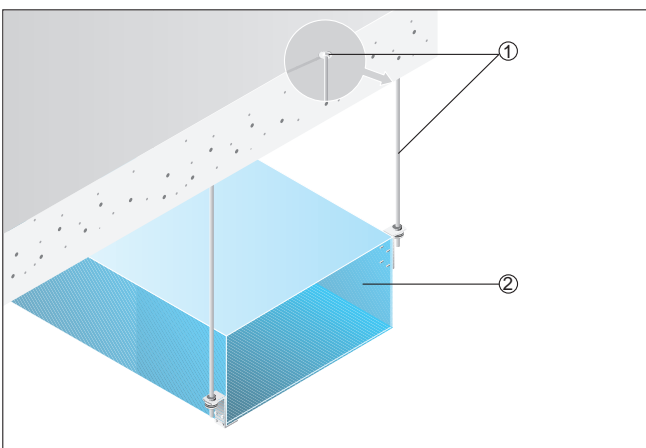

INSTALLATION INSTRUCTIONS

DPK 22/4 Ex

Installation in ventilation ducts

DPK-Ex within a channel system.

- ① ELP-Ex flexible coupling
- ② Mounting component, to be supplied by the customer
- ③ DPK-Ex fan
- ④ Ventilation channel, to be supplied by the customer

- ① Mounting components and material, to be supplied by the customer
- ② Ventilation channel, to be supplied by the customer

Installation example

Rectangular ventilation channel with mounting components for ceiling assembly. Mounting components and material must be provided by the customer.