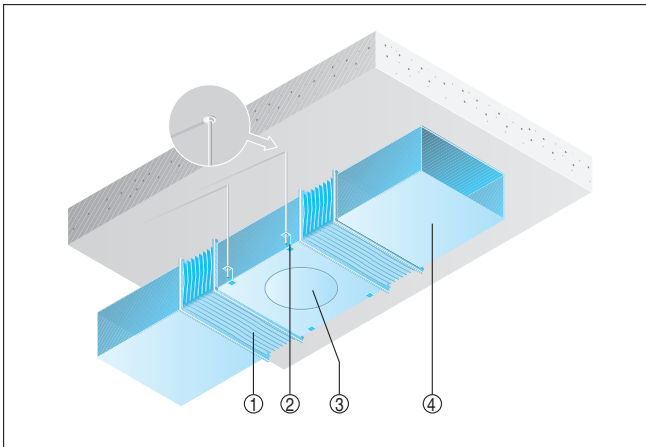

INSTALLATION INSTRUCTIONS

DPK 22/4 Ex

Installation in ventilation ducts

DPK-Ex within a channel system.

- ① ELP-Ex flexible coupling
- ② Mounting component, to be supplied by the customer
- ③ DPK-Ex fan
- ④ Ventilation channel, to be supplied by the customer

- ① Mounting components and material, to be supplied by the customer
- ② Ventilation channel, to be supplied by the customer

Installation example

Rectangular ventilation channel with mounting components for ceiling assembly. Mounting components and material must be provided by the customer.