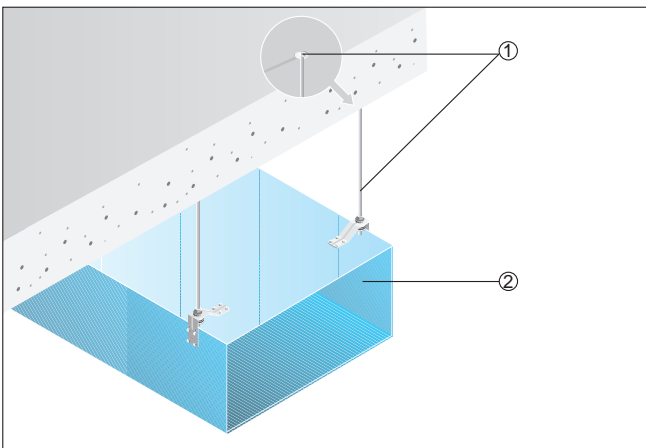

INSTALLATION INSTRUCTIONS

DPK 22/4 Ex

Installation in ventilation ducts

DPK-Ex within a channel system.

- ① ELP-Ex flexible coupling
- ② Mounting component, to be supplied by the customer
- ③ DPK-Ex fan
- ④ Ventilation channel, to be supplied by the customer

- ① Mounting components and material, to be supplied by the customer
- ② Ventilation channel, to be supplied by the customer

Installation example

Rectangular ventilation channel with mounting components for ceiling assembly. Mounting components and material must be provided by the customer.