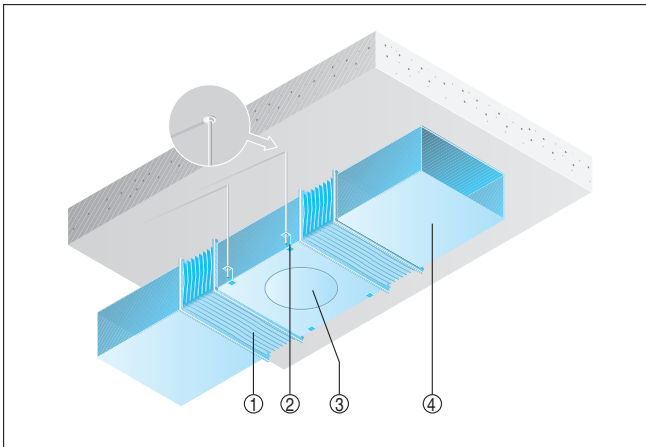

INSTALLATION INSTRUCTIONS

DPK 28/4 Ex

Installation in ventilation ducts

DPK-Ex within a channel system.

- ① ELP-Ex flexible coupling
- ② Mounting component, to be supplied by the customer
- ③ DPK-Ex fan
- ④ Ventilation channel, to be supplied by the customer

- ① Mounting components and material, to be supplied by the customer
- ② Ventilation channel, to be supplied by the customer

Installation example

Rectangular ventilation channel with mounting components for ceiling assembly. Mounting components and material must be provided by the customer.