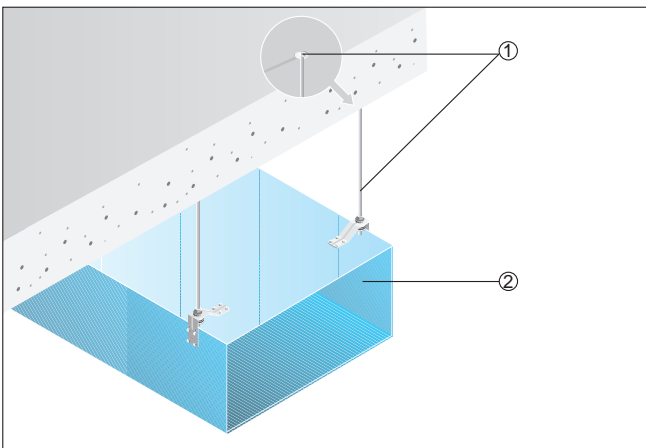

INSTALLATION INSTRUCTIONS

DPK 28/4 Ex

Installation in ventilation ducts

DPK-Ex within a channel system.

- ① ELP-Ex flexible coupling
- ② Mounting component, to be supplied by the customer
- ③ DPK-Ex fan
- ④ Ventilation channel, to be supplied by the customer

- ① Mounting components and material, to be supplied by the customer
- ② Ventilation channel, to be supplied by the customer

Installation example

Rectangular ventilation channel with mounting components for ceiling assembly. Mounting components and material must be provided by the customer.