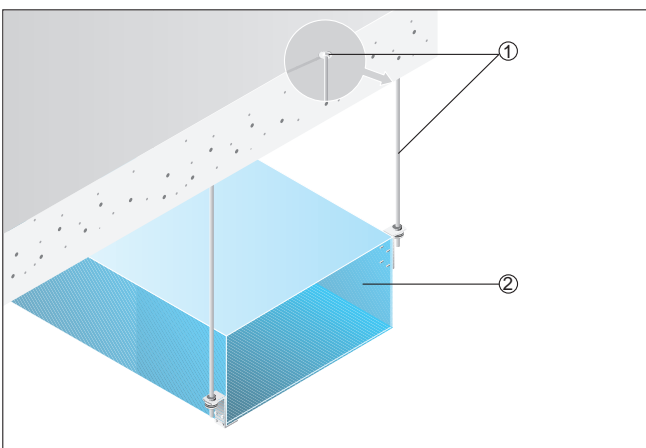

INSTALLATION INSTRUCTIONS

DPK 28/4 Ex

Installation in ventilation ducts

DPK-Ex within a channel system.

- ① ELP-Ex flexible coupling
- ② Mounting component, to be supplied by the customer
- ③ DPK-Ex fan
- ④ Ventilation channel, to be supplied by the customer

- ① Mounting components and material, to be supplied by the customer
- ② Ventilation channel, to be supplied by the customer

Installation example

Rectangular ventilation channel with mounting components for ceiling assembly. Mounting components and material must be provided by the customer.