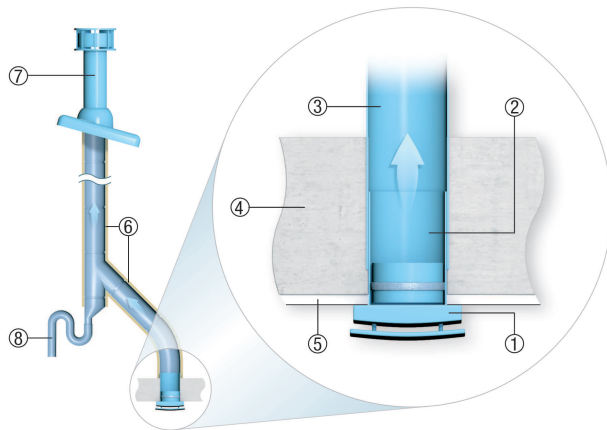

Ceiling installation with roof cowl

Please note the following points when fitting ECA 100 ipro, ECA piano, ECA 100, ECA 120 and ECA 150 series model fans in a ceiling in ventilation systems with a roof cowl:

The minimum distance from the wall must be observed (see wall mounting as well).

Install the wall sleeve or duct.

Surface- or recessed-mounted connecting cable guide.

ECA 100 ipro and ECA piano only available as recessed-mounted fans.

Drain off any condensation present in the duct using a siphon. Fit a T-piece with siphon in the duct (odour seal) for this purpose.

Proper duct insulation reduces the build-up of condensation considerably.

Use a roof cowl with the condensation drain pointing outwards (see recommended accessories).

- ① ECA fan
- ② Sleeve
- ③ Duct DN 100, DN 125 or DN 150
- ④ Masonry
- ⑤ Plaster
- ⑥ Insulation
- ⑦ DF/DP roof cowl
- ⑧ Condensation drainage (siphon)