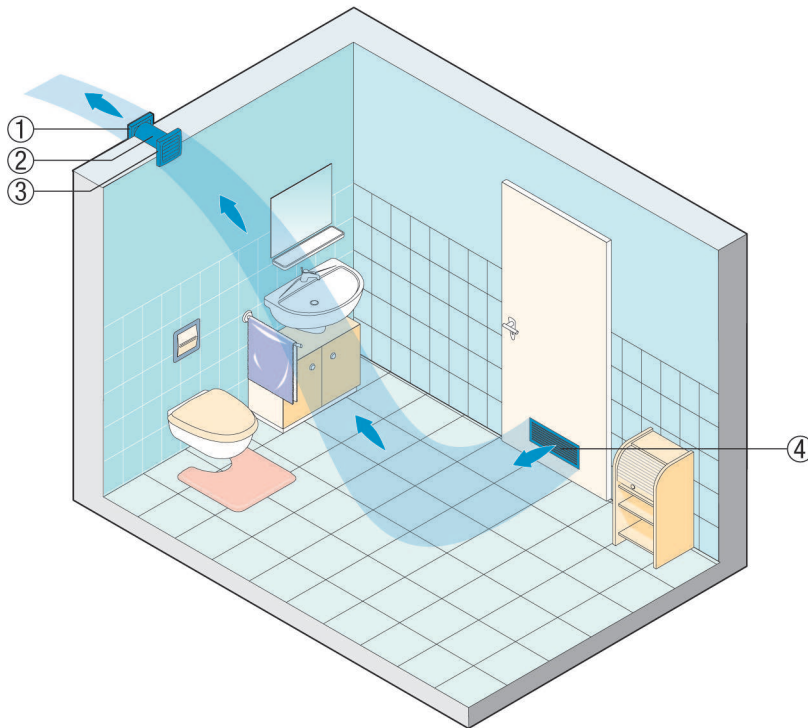

- ① AP shutter for air extraction.
- ② WH wall sleeve
- ③ ECA small room fan
- ④ MLK 45 door ventilation grille

Ventilation of cellars

ECA small room fans for wall and ceiling installation, together with their accessories, ensure air exchanging in rooms that are not often used..