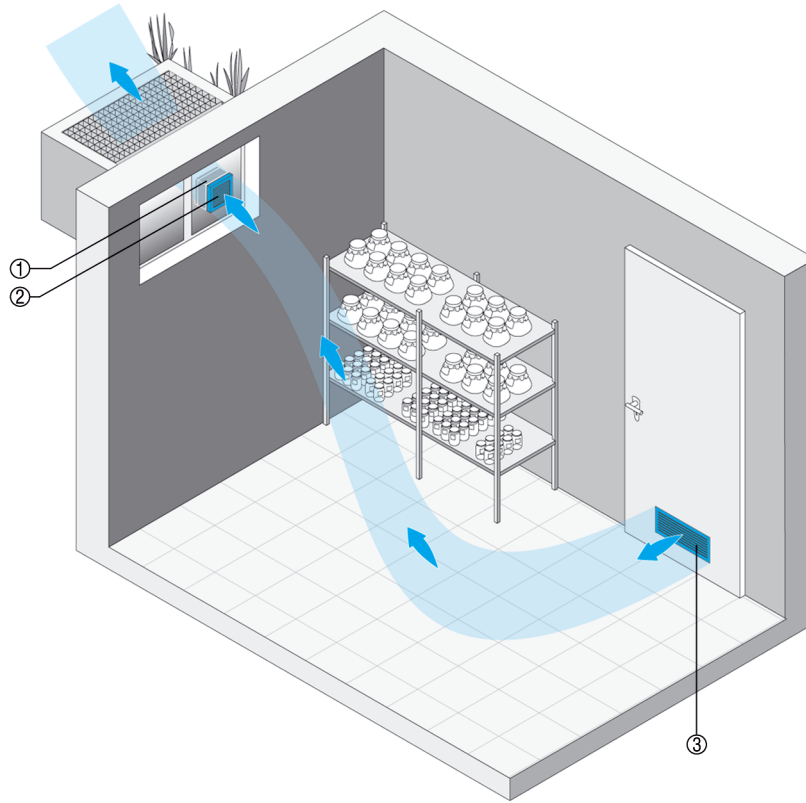

- ① Roof cowl
- ② AFR 100 flexible aluminium duct
- ③ Condensate collector
- ④ ECA ... small room fan
- ⑤ MLK 45 door ventilation grille

Ventilation of toilets

The diagram shows a typical installation situation for ECA small room fans for wall and ceiling installation. They remove odours where the odours are produced. Supply air flows in through MLK door ventilation grille. This greatly reduces the risk of excess moisture and the formation of mould.

Numerous different models, e.g. for light or humidity control, provide the right unit for every application.

- ① AP shutter for air extraction.
- ② WH wall sleeve
- ③ ECA small room fan
- ④ MLK 45 door ventilation grille

Ventilation of cellars

ECA small room fans for wall and ceiling installation, together with their accessories, ensure air exchanging in rooms that are not often used..

INSTALLATION INSTRUCTIONS

ECA 100 K

- ① FE 100 AP window installation kit
- ② ECA 100 ... small room fan
- ③ MLK 45 door ventilation grille

Fitness / Wellness rooms

ECA small room fans for wall and ceiling installation, together with their accessories, ensure a supply of fresh air and promote a sense of well-being.