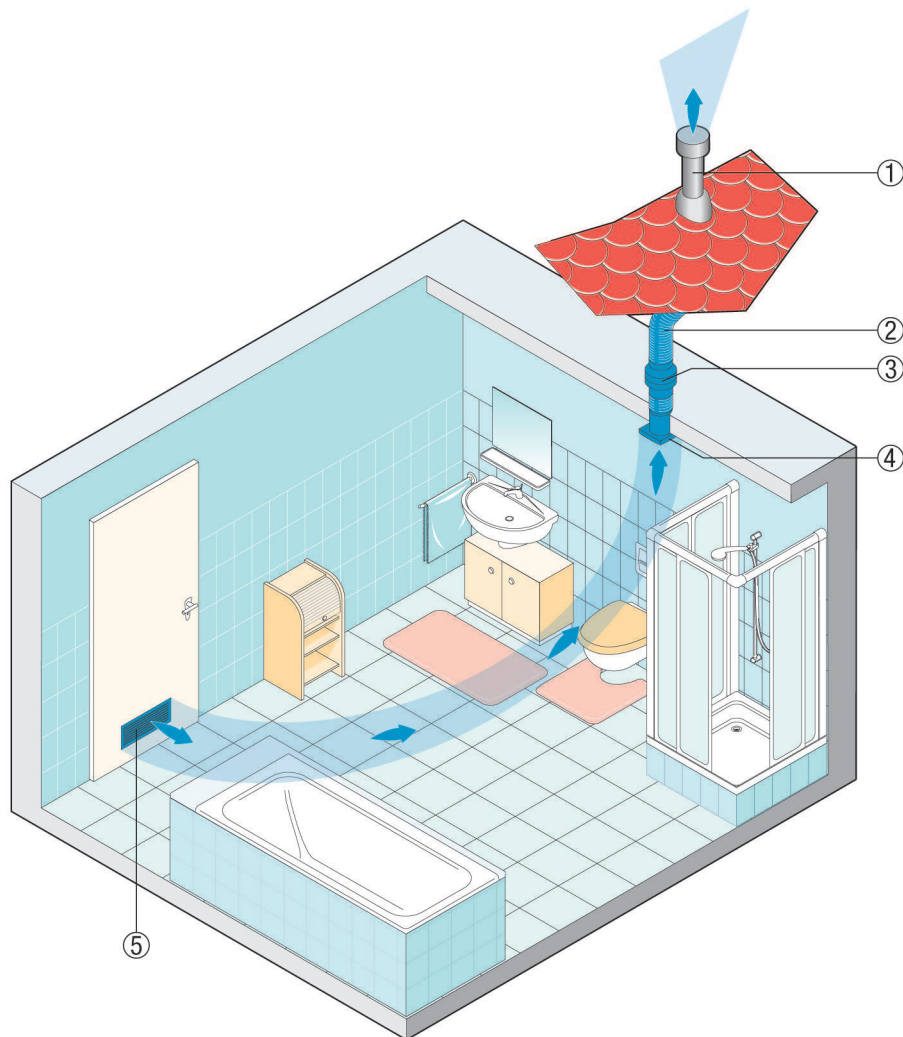

- ① AP 100 shutter
- ② WH 100 wall sleeve
- ③ ECA 100 I small room fan
- ④ MLK door ventilation grille

Ventilation using FE 100 window installation kit

Air extraction from cloakrooms and cellars can also be easily ensured by combining small room fan ECA 100 ... with window installation kit FE 100 Supply air flows in through MLK door ventilation grille.

- ① FE 100 AP window installation kit
- ② ECA 100 KI small room fan
- ③ MLK Door ventilation grille

Barrier-free ventilation of bathrooms

The small room fans ECA piano H, ECA ... F and ECA ... KF switch on and off automatically depending on air humidity and/or brightness levels. Switches do not have to be operated.

- ① Roof cowl
- ② AFR 100 flexible aluminium duct
- ③ Condensate collector
- ④ ECA ... small room fan
- ⑤ MLK 45 door ventilation grille

Ventilation of toilets

The diagram shows a typical installation situation for ECA small room fans for wall and ceiling installation. They remove odours where the odours are produced. Supply air flows in through MLK door ventilation grille. This greatly reduces the risk of excess moisture and the formation of mould.

- When preparing the wall breakthrough, it is essential to observe the minimum distances to the wall and ceiling, see figure.
- Install the wall sleeve.
- Supply of the connection cable, surface-mounted or flush-mounted.
- ECA 100 ipro and ECA piano, flush-mounted only.
- Secure the fan with screws during installation.