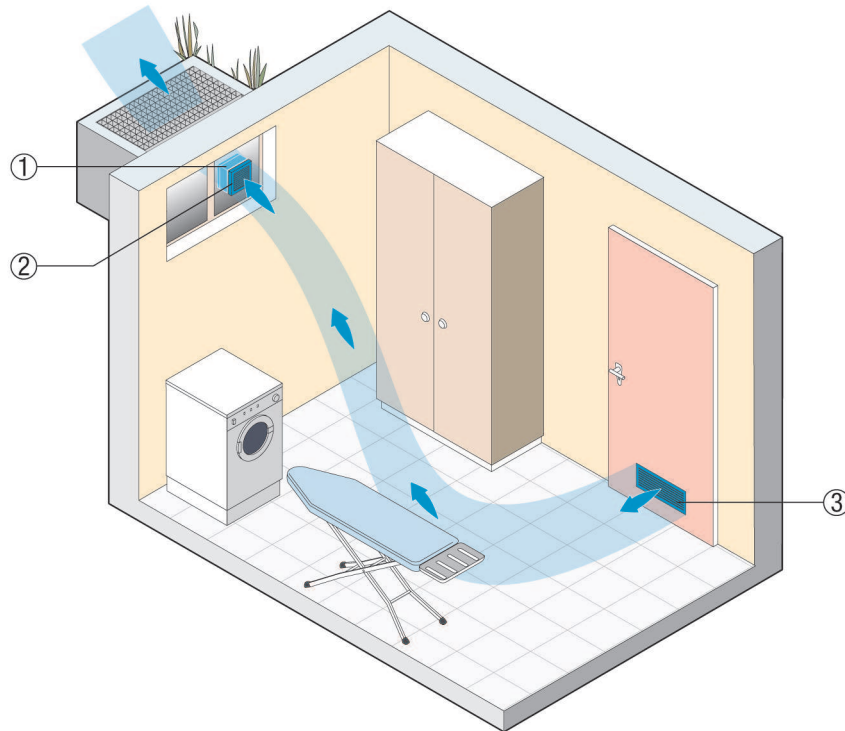

- ① AP 100 shutter
- ② WH 100 wall sleeve
- ③ ECA 100 I small room fan
- ④ MLK door ventilation grille

Ventilation using FE 100 window installation kit

Air extraction from cloakrooms and cellars can also be easily ensured by combining small room fan ECA 100 ... with window installation kit FE 100 Supply air flows in through MLK door ventilation grille.

- ① FE 100 AP window installation kit
- ② ECA 100 KI small room fan
- ③ MLK Door ventilation grille

Barrier-free ventilation of bathrooms

The small room fans ECA piano H, ECA ... F and ECA ... KF switch on and off automatically depending on air humidity and/or brightness levels. Switches do not have to be operated.

- ① Roof cowl
- ② AFR 100 flexible aluminium duct
- ③ Condensate collector
- ④ ECA ... small room fan
- ⑤ MLK 45 door ventilation grille

Ventilation of toilets

The diagram shows a typical installation situation for ECA small room fans for wall and ceiling installation. They remove odours where the odours are produced. Supply air flows in through MLK door ventilation grille. This greatly reduces the risk of excess moisture and the formation of mould.

- When preparing the wall breakthrough, it is essential to observe the minimum distances to the wall and ceiling, see figure.
- Install the wall sleeve.
- Supply of the connection cable, surface-mounted or flush-mounted.
- ECA 100 ipro and ECA piano, flush-mounted only.
- Secure the fan with screws during installation.