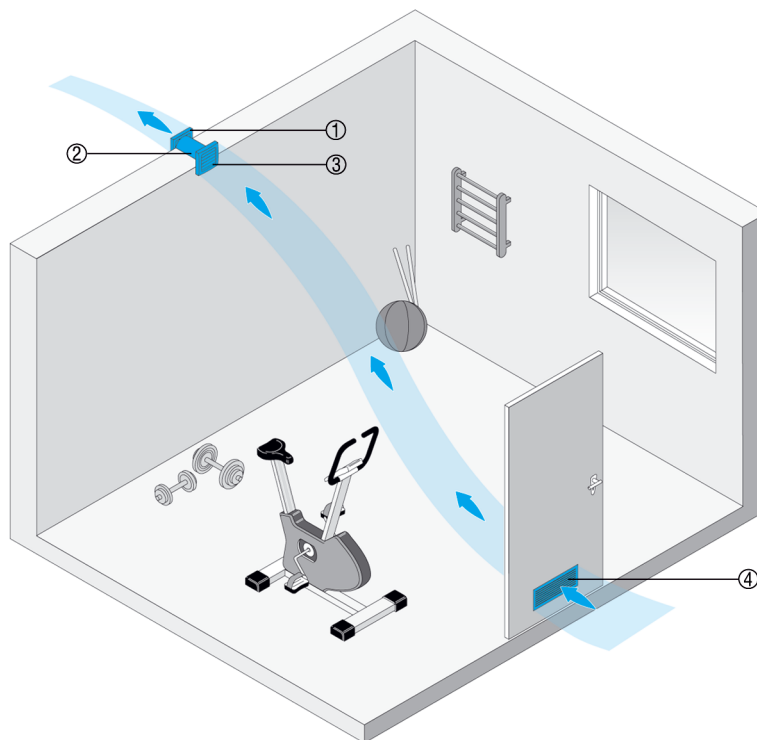

INSTALLATION INSTRUCTIONS

ECA 100 K

- ① Shutter for air extraction, AP 100
- ② WH wall sleeve
- ③ ECA small room fan
- ④ MLK 45 door ventilation grille

Wall installation of ECA small room fans

When installing fans in walls, of the type series ECA 100 ipro, ECA piano, ECA 100, ECA 120 and ECA 150, please observe the following points:

- When preparing the wall breakthrough, it is essential to observe the minimum distances to the wall and ceiling, see figure.
- Install the wall sleeve.
- Supply of the connection cable, surface-mounted or flush-mounted.
- ECA 100 ipro and ECA piano, flush-mounted only.
- Secure the fan with screws during installation.

- ① ECA 100 ipro K... small room fan
- ② WH wall sleeve
- ③ SG 100 external grille
- ④ Masonry
- ⑤ Plaster
- ⑥ Cable entry

Article	A	B	C	D
ECA 100 ipro	105	85	129	22
ECA piano	90	80	129	24