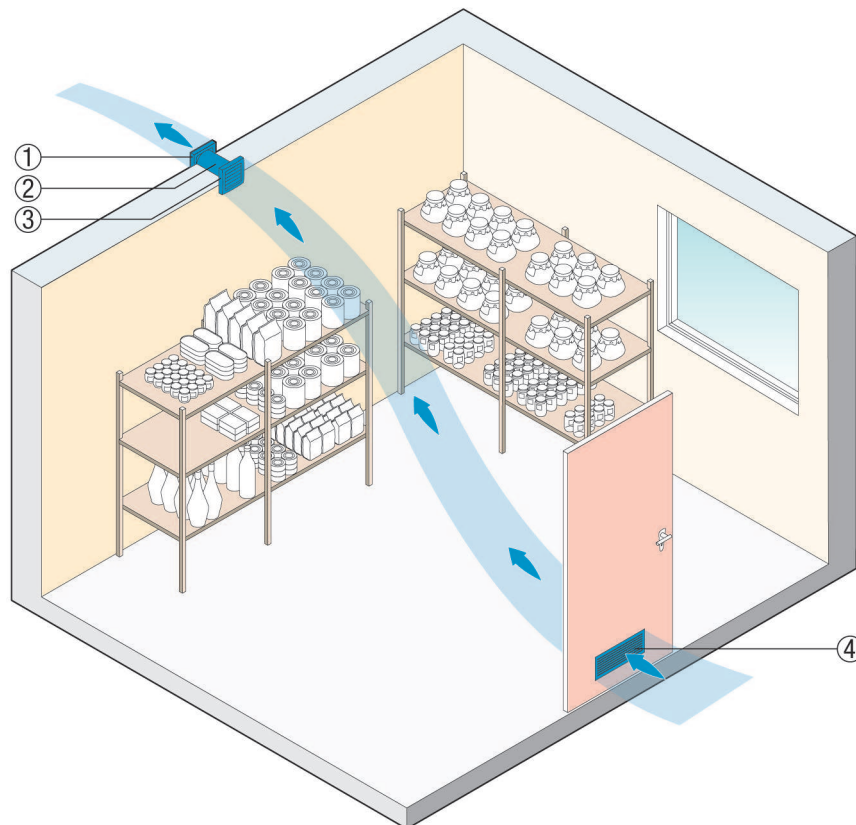

INSTALLATION INSTRUCTIONS

ECA 100 K

Ventilation of pantries and cellars

For regular ventilation of rarely used rooms, we would recommend the ECA ... I or ECA ... KI with interval control.

The time interval can be set individually, the operating period is 10 minutes.

- ① AP 100 shutter
- ② WH 100 wall sleeve
- ③ ECA 100 I small room fan
- ④ MLK door ventilation grille

Ventilation using FE 100 window installation kit

Air extraction from cloakrooms and cellars can also be easily ensured by combining small room fan ECA 100 ... with window installation kit FE 100 Supply air flows in through MLK door ventilation grille.

- ① Roof cowl
- ② AFR 100 flexible aluminium duct
- ③ Condensate collector
- ④ ECA ... small room fan
- ⑤ MLK 45 door ventilation grille

Ventilation of toilets

The diagram shows a typical installation situation for ECA small room fans for wall and ceiling installation. They remove odours where the odours are produced. Supply air flows in through MLK door ventilation grille. This greatly reduces the risk of excess moisture and the formation of mould.

- When preparing the wall breakthrough, it is essential to observe the minimum distances to the wall and ceiling, see figure.
- Install the wall sleeve.
- Supply of the connection cable, surface-mounted or flush-mounted.
- ECA 100 ipro and ECA piano, flush-mounted only.
- Secure the fan with screws during installation.