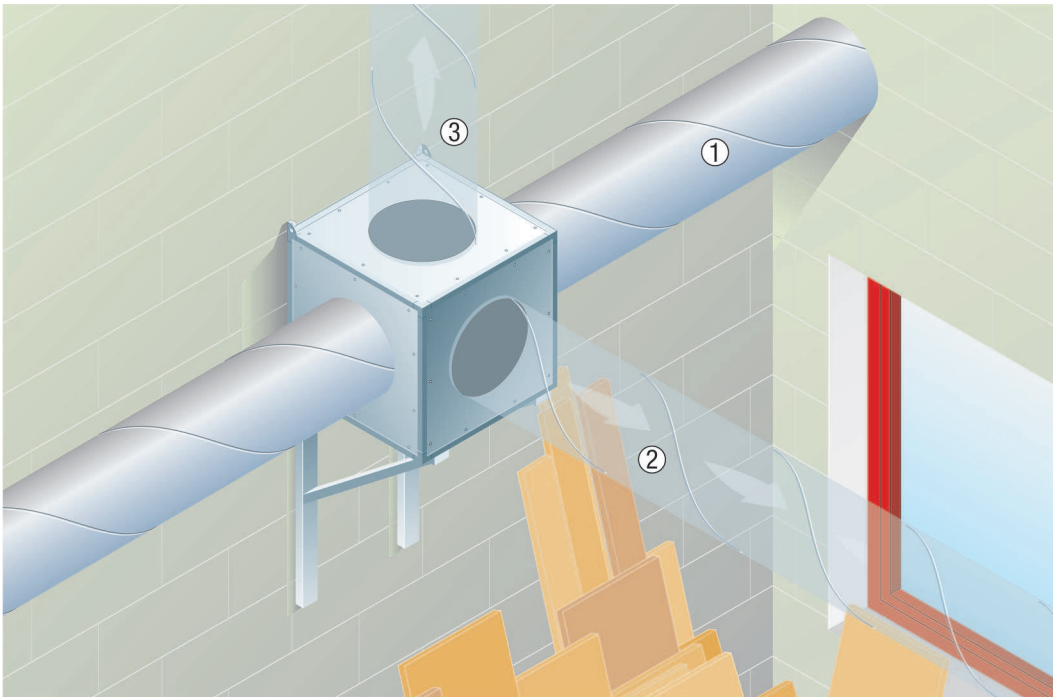

### Variable installation of ventilation sockets for ESQ / DSQ and ESQ K / DSQ K Quickboxes

- The panel with the socket for the air outlet can be fitted on various sides of the Quickbox. Different flow directions can therefore be easily obtained. On the one hand, a straight flow of air is possible - then the air inlet and outlet are fitted on opposite sides of the Quickbox. On the other hand, the air outlet can be rotated 90° from the air inlet.
- This allows ventilation systems to be configured in any way.
- For ESQ K / DSQ straight ducting (1) is not possible.

1 - 2 - 3 - Variable installation direction

### Fitting Quickbox outdoors

- The ESQ and DSQ fans can be fitted both inside and outside the building. To reduce noise levels indoors, we would therefore recommend fitting on the roof.
- In such cases, an additional weather protection roof must be **fitted**.