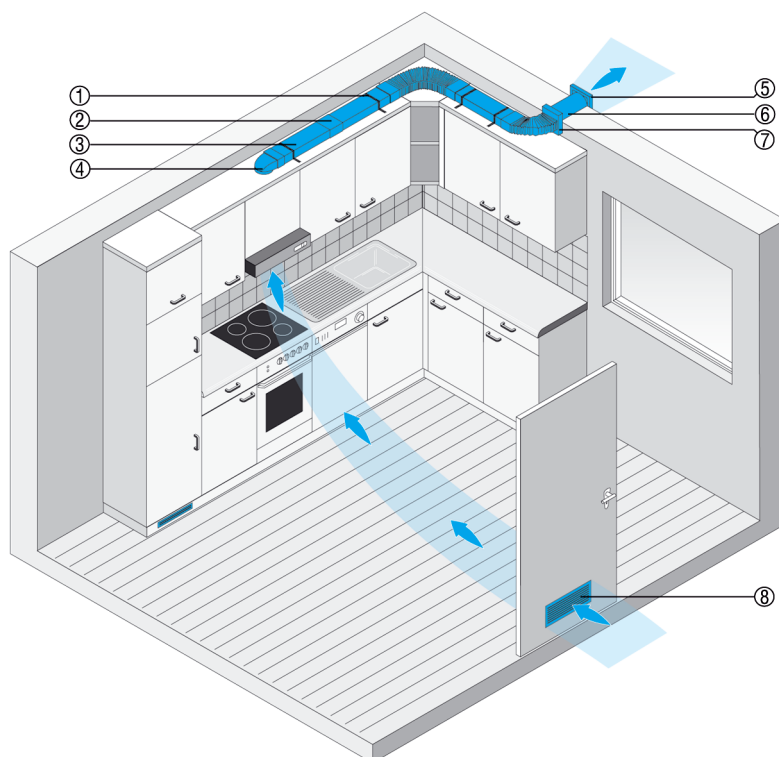

### Flat channel system for kitchen ventilation

The FK flat channel system transports the kitchen exhaust air into the open. It provides undisturbed cooking and doesn't impact on other rooms.

- ① FKM 10 Mounting tape
- ② FKV 125 Connector
- ③ FK 125 Flat channel without sleeve
- ④ FKU 125/90 90° round-flat coupling
- ⑤ SG 120 External grille
- ⑥ WH 120 Wall sleeve
- ⑦ FFB 125/40 flexible square hose
- ⑧ MLK 45 door ventilation grille