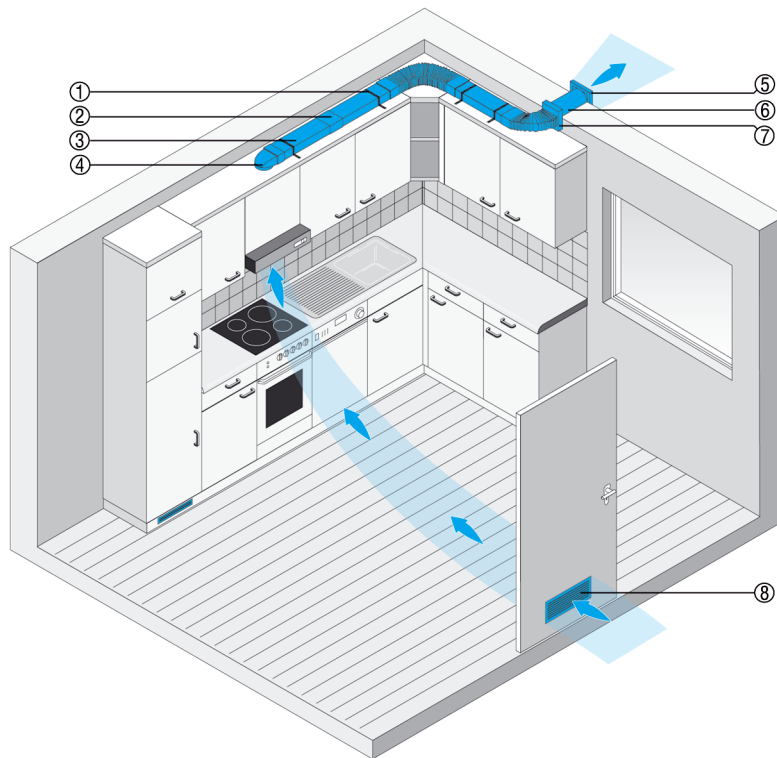

FFU

Flat channel system for kitchen ventilation

The FK flat channel system transports the kitchen exhaust air into the open. It provides undisturbed cooking and doesn't impact on other rooms.

- ① FKM 10 Mounting tape
- ② FKV 125 Connector
- ③ FK 125 Flat channel without sleeve
- ④ FKU 125/90 90° round-flat coupling
- ⑤ SG 120 External grille
- ⑥ WH 120 Wall sleeve
- ⑦ FFB 125/40 flexible square hose
- ⑧ MLK 45 door ventilation grille