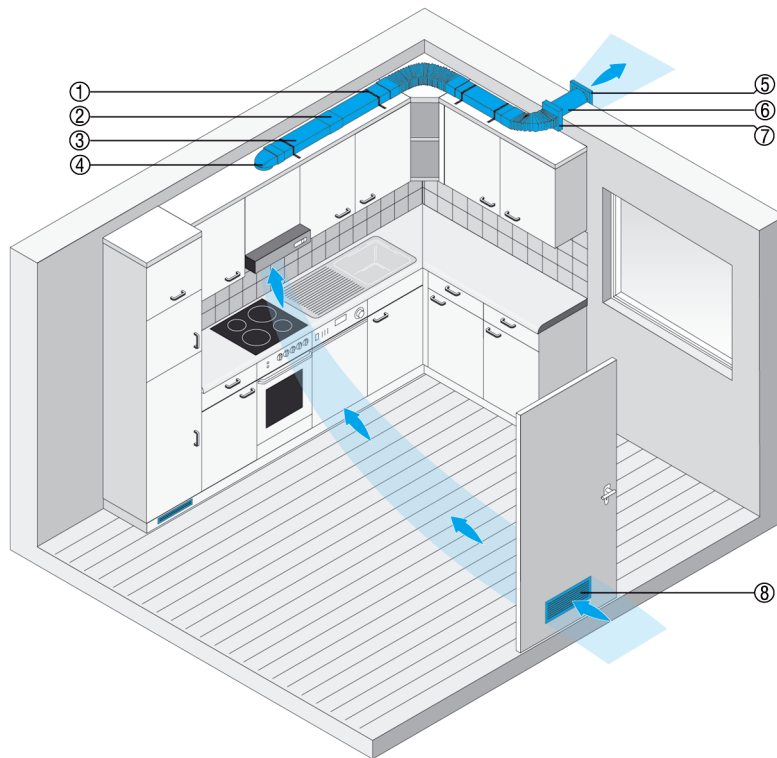

FKT

Flat channel system for kitchen ventilation

The FK flat channel system transports the kitchen exhaust air into the open. It provides undisturbed cooking and doesn't impact on other rooms.

- ① FKM 10 Mounting tape
- ② FKV 125 Connector
- ③ FK 125 Flat channel without sleeve
- ④ FKU 125/90 90° round-flat coupling
- ⑤ SG 120 External grille
- ⑥ WH 120 Wall sleeve
- ⑦ FFB 125/40 flexible square hose
- ⑧ MLK 45 door ventilation grille