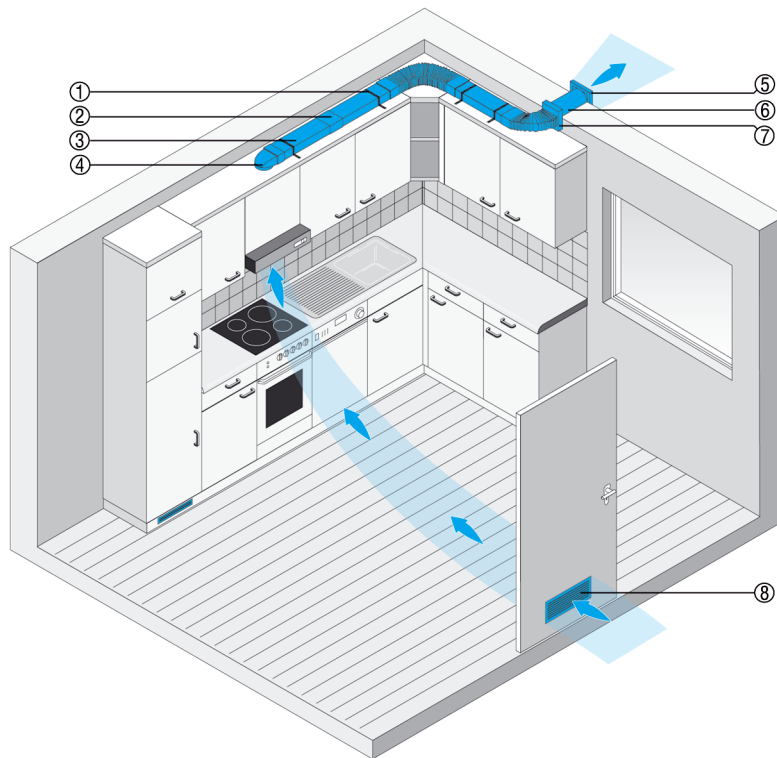

INSTALLATION INSTRUCTIONS

FKU 90

Flat channel system for kitchen ventilation

The FK flat channel system transports the kitchen exhaust air into the open. It provides undisturbed cooking and doesn't impact on other rooms.

- ① FKM 10 Mounting tape
- ② FKV 125 Connector
- ③ FK 125 Flat channel without sleeve
- ④ FKU 125/90 90° round-flat coupling
- ⑤ SG 120 External grille
- ⑥ WH 120 Wall sleeve
- ⑦ FFB 125/40 flexible square hose
- ⑧ MLK 45 door ventilation grille