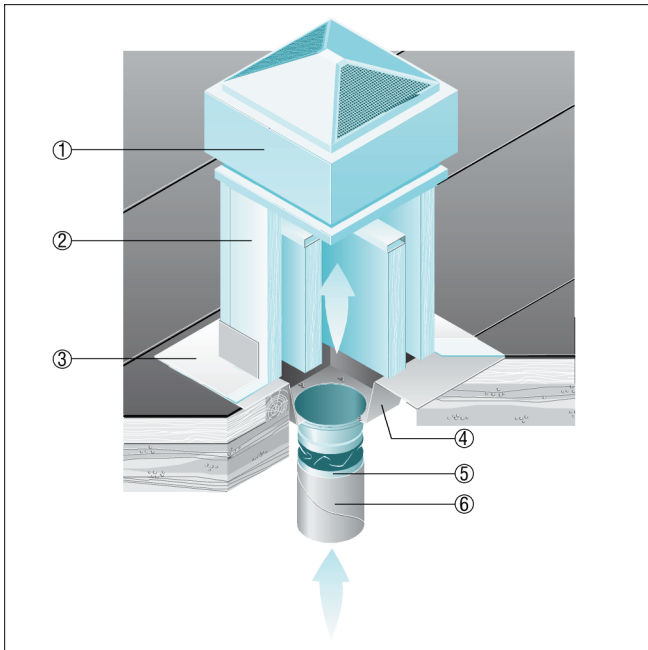

INSTALLATION INSTRUCTIONS

SZ 40

Flat roofs

- With SD socket sound absorber for sound insulation on intake side.

- ① ERD, DRD centrifugal roof fan
- ② SD socket sound absorber
- ③ Roof-mounted connector, to be supplied by the customer
- ④ SZ intermediate sockets
- ⑤ ELA flexible coupling
- ⑥ Ventilation duct, to be supplied by the customer