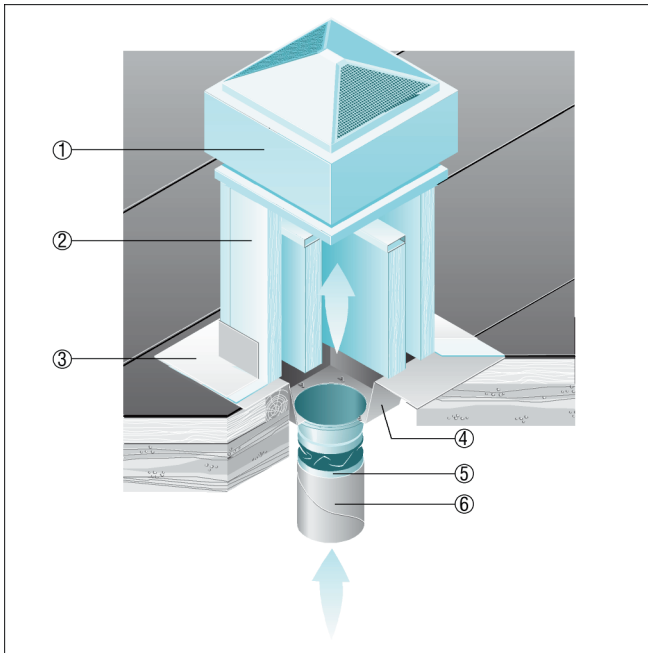

INSTALLATION INSTRUCTIONS

SZ 45

Flat roofs

- With SD socket sound absorber for sound insulation on intake side.

- ① ERD, DRD centrifugal roof fan
- ② SD socket sound absorber
- ③ Roof-mounted connector, to be supplied by the customer
- ④ SZ intermediate sockets
- ⑤ ELA flexible coupling
- ⑥ Ventilation duct, to be supplied by the customer