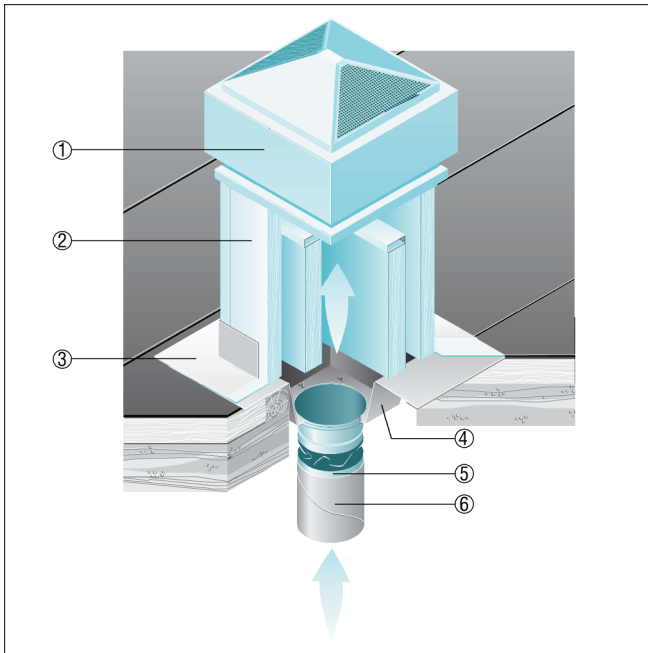

INSTALLATION INSTRUCTIONS

SZ 63

Flat roofs

- With SD socket sound absorber for sound insulation on intake side.

- ① ERD, DRD centrifugal roof fan
- ② SD socket sound absorber
- ③ Roof-mounted connector, to be supplied by the customer
- ④ SZ intermediate sockets
- ⑤ ELA flexible coupling
- ⑥ Ventilation duct, to be supplied by the customer