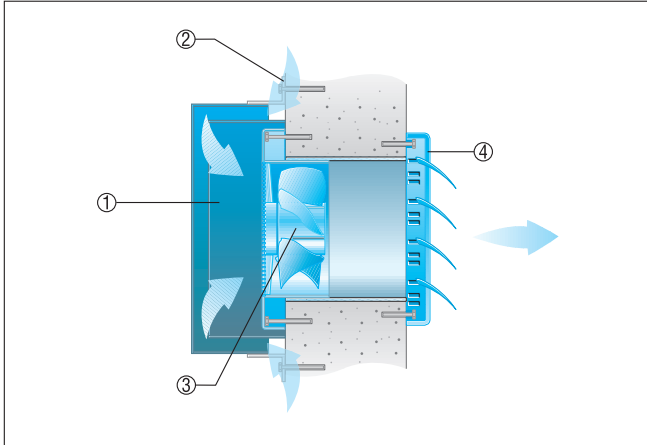

INSTALLATION INSTRUCTIONS

ZDK 25

Dark room attachment

Push the dark room attachment over the internal housing of the fan.

Screw the dark room attachment to the wall.

- ① Dark room attachment
- ② Fixing bracket
- ③ EN/ENR; ET/ETR fan
- ④ External shutter