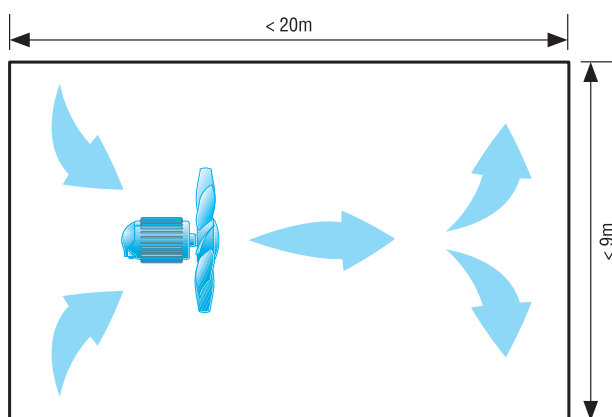

PLANNING INSTRUCTIONS

EZG 30/4 B

Fans for air circulation in greenhouses

Small greenhouse with one fan

You will find the right fan for your greenhouse in the table below. The details apply to greenhouses up to 20 m long and 9 m wide.

Greenhouse width [m]	Greenhouse length [m]	Recommended fan
3	10 - 20	EZG 30/4 B
6	10	EZG 30/4 B
6	15	EZG 30/4 B
6	20	EZG 35/4 B

Wider greenhouse with two fans

You will find the right fans for your greenhouse in the table below. The details apply to wide greenhouses up to 20 m long and 9 m wide.

Greenhouse width [m]	Greenhouse length [m]	Recommended fan
9	20	1 x EZG 40/4 B
12	20	2 x EZG 35/4 B

PLANNING INSTRUCTIONS

EZG 30/4 B

Long greenhouse with two to three fans

You will find the right fans for your greenhouse in the table below. The details apply to long greenhouses over 20 m long and up to 9 m wide.

Greenhouse width [m]	Greenhouse length [m]	Recommended fan
6	25 - 30	2 x EZG 30/4 B
9	25	2 x EZG 35/4 B
9	30 - 40	2 x EZG 30/4 B

Large greenhouse with four fans

You will find the right fans for your greenhouse in the table below. The details apply to large greenhouses over 20 m long and over 9 m wide.