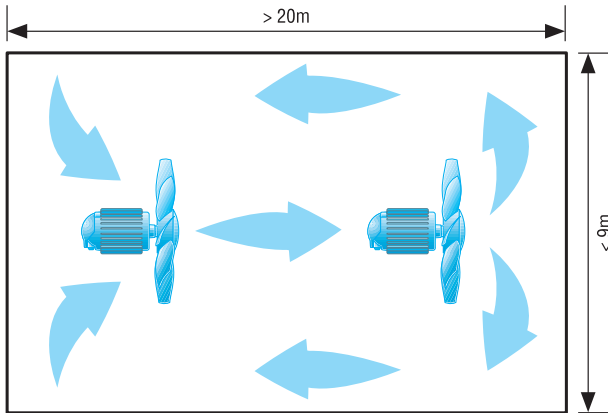

PLANNING INSTRUCTIONS

EZG 30/4 B

Fans for air circulation in greenhouses

Small greenhouse with one fan

You will find the right fan for your greenhouse in the table below. The details apply to greenhouses up to 20 m long and 9 m wide.

Greenhouse width [m]	Greenhouse length [m]	Recommended fan
3	10 - 20	EZG 30/4 B
6	10	EZG 30/4 B
6	15	EZG 30/4 B
6	20	EZG 35/4 B

Wider greenhouse with two fans

You will find the right fans for your greenhouse in the table below. The details apply to wide greenhouses up to 20 m long and 9 m wide.

Greenhouse width [m]	Greenhouse length [m]	Recommended fan
9	20	1 x EZG 40/4 B
12	20	2 x EZG 35/4 B

PLANNING INSTRUCTIONS

EZG 30/4 B

Long greenhouse with two to three fans

You will find the right fans for your greenhouse in the table below. The details apply to long greenhouses over 20 m long and up to 9 m wide.

Greenhouse width [m]	Greenhouse length [m]	Recommended fan
6	25 - 30	2 x EZG 30/4 B
9	25	2 x EZG 35/4 B
9	30 - 40	2 x EZG 30/4 B

Large greenhouse with four fans

You will find the right fans for your greenhouse in the table below. The details apply to large greenhouses over 20 m long and over 9 m wide.