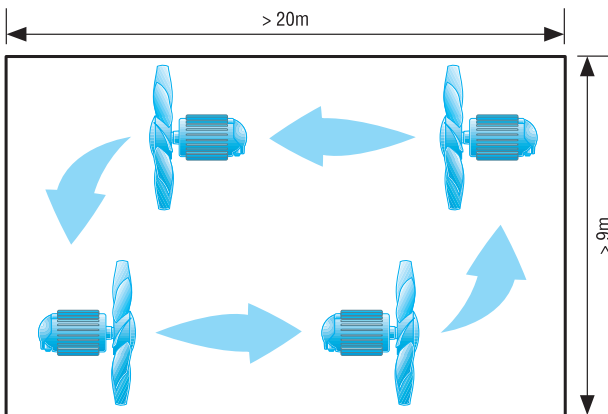

Greenhouse width [m]	Greenhouse length [m]	Recommended fan
3	10 - 20	EZG 30/4 B
6	10	EZG 30/4 B
6	15	EZG 30/4 B
6	20	EZG 35/4 B

Wider greenhouse with two fans

You will find the right fans for your greenhouse in the table below. The details apply to wide greenhouses up to 20 m long and 9 m wide.

Greenhouse width [m]	Greenhouse length [m]	Recommended fan
9	20	1 x EZG 40/4 B
12	20	2 x EZG 35/4 B

PLANNING INSTRUCTIONS

EZG 30/4 B

Long greenhouse with two to three fans

You will find the right fans for your greenhouse in the table below. The details apply to long greenhouses over 20 m long and up to 9 m wide.

Greenhouse width [m]	Greenhouse length [m]	Recommended fan
6	25 - 30	2 x EZG 30/4 B
9	25	2 x EZG 35/4 B
9	30 - 40	2 x EZG 30/4 B

Large greenhouse with four fans

You will find the right fans for your greenhouse in the table below. The details apply to large greenhouses over 20 m long and over 9 m wide.

The suitable fan for greenhouses with forced air extraction can be found in the following table. Data given is valid for greenhouses up to 40 m long and 12 m wide.

Greenhouse width [m]	Greenhouse length [m]	Recommended fan
3	10	1 x EZQ 40/4 B or 2 x EZQ 30/4 B
3	10 - 15	1 x EZQ 50/6 A or 2 x EZQ 50/6 B
3	10 - 20	1 x EZQ 40/4 B or 2 x EZQ 50/8 B
6	10	2 x EZQ 40/4 B or 2 x EZQ 50/8 B
6	15	2 x EZQ 50/6 A or 4 x EZQ 35/4 B
6	20	3 x EZQ 50/6 A or 4 x EZQ 40/4 B
6	25 - 30	4 x EZQ 50/6 A or 5 x EZQ 40/4 B
9	20	4 x EZQ 50/6 A or 5 x EZQ 40/4 B
9	25	5 x EZQ 50/6 B
9	30 - 40	8 x EZQ 50/6 B
12	20 - 25	7 x EZQ 50/6 B
12	30 - 40	11 x EZQ 50/6 B