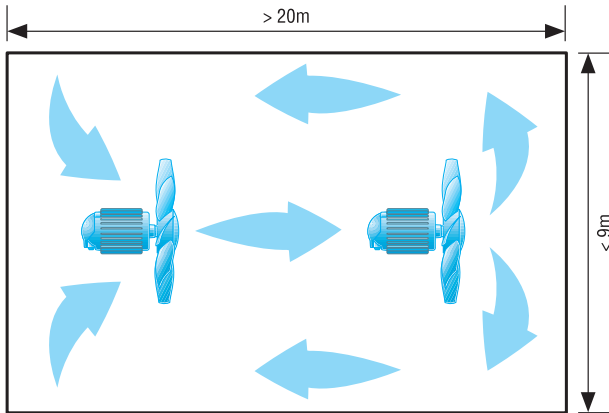

PLANNING INSTRUCTIONS

EZG 35/4 B

Fans for air circulation in greenhouses

Small greenhouse with one fan

You will find the right fan for your greenhouse in the table below. The details apply to greenhouses up to 20 m long and 9 m wide.

Greenhouse width [m]	Greenhouse length [m]	Recommended fan
3	10 - 20	EZG 30/4 B
6	10	EZG 30/4 B
6	15	EZG 30/4 B
6	20	EZG 35/4 B

Wider greenhouse with two fans

You will find the right fans for your greenhouse in the table below. The details apply to wide greenhouses up to 20 m long and 9 m wide.

Greenhouse width [m]	Greenhouse length [m]	Recommended fan
9	20	1 x EZG 40/4 B
12	20	2 x EZG 35/4 B

PLANNING INSTRUCTIONS

EZG 35/4 B

Long greenhouse with two to three fans

You will find the right fans for your greenhouse in the table below. The details apply to long greenhouses over 20 m long and up to 9 m wide.

Greenhouse width [m]	Greenhouse length [m]	Recommended fan
6	25 - 30	2 x EZG 30/4 B
9	25	2 x EZG 35/4 B
9	30 - 40	2 x EZG 30/4 B

Large greenhouse with four fans

You will find the right fans for your greenhouse in the table below. The details apply to large greenhouses over 20 m long and over 9 m wide.