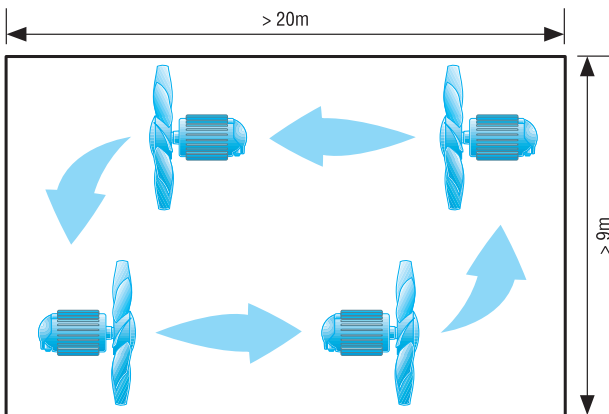

Greenhouse width [m]	Greenhouse length [m]	Recommended fan
3	10 - 20	EZG 30/4 B
6	10	EZG 30/4 B
6	15	EZG 30/4 B
6	20	EZG 35/4 B

Wider greenhouse with two fans

You will find the right fans for your greenhouse in the table below. The details apply to wide greenhouses up to 20 m long and 9 m wide.

Greenhouse width [m]	Greenhouse length [m]	Recommended fan
9	20	1 x EZG 40/4 B
12	20	2 x EZG 35/4 B

PLANNING INSTRUCTIONS

EZG 35/4 B

Long greenhouse with two to three fans

You will find the right fans for your greenhouse in the table below. The details apply to long greenhouses over 20 m long and up to 9 m wide.

Greenhouse width [m]	Greenhouse length [m]	Recommended fan
6	25 - 30	2 x EZG 30/4 B
9	25	2 x EZG 35/4 B
9	30 - 40	2 x EZG 30/4 B

Large greenhouse with four fans

You will find the right fans for your greenhouse in the table below. The details apply to large greenhouses over 20 m long and over 9 m wide.

The suitable fan for greenhouses with forced air extraction can be found in the following table. Data given is valid for greenhouses up to 40 m long and 12 m wide.

Greenhouse width [m]	Greenhouse length [m]	Recommended fan
3	10	1 x EZQ 40/4 B or 2 x EZQ 30/4 B
3	10 - 15	1 x EZQ 50/6 A or 2 x EZQ 50/6 B
3	10 - 20	1 x EZQ 40/4 B or 2 x EZQ 50/8 B
6	10	2 x EZQ 40/4 B or 2 x EZQ 50/8 B
6	15	2 x EZQ 50/6 A or 4 x EZQ 35/4 B
6	20	3 x EZQ 50/6 A or 4 x EZQ 40/4 B
6	25 - 30	4 x EZQ 50/6 A or 5 x EZQ 40/4 B
9	20	4 x EZQ 50/6 A or 5 x EZQ 40/4 B
9	25	5 x EZQ 50/6 B
9	30 - 40	8 x EZQ 50/6 B
12	20 - 25	7 x EZQ 50/6 B
12	30 - 40	11 x EZQ 50/6 B