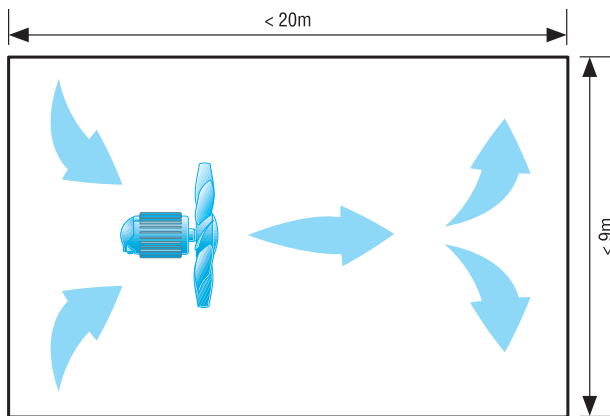

PLANNING INSTRUCTIONS

EZG 35/4 B

Fans for air circulation in greenhouses

Small greenhouse with one fan

You will find the right fan for your greenhouse in the table below. The details apply to greenhouses up to 20 m long and 9 m wide.

Greenhouse width [m]	Greenhouse length [m]	Recommended fan
3	10 - 20	EZG 30/4 B
6	10	EZG 30/4 B
6	15	EZG 30/4 B
6	20	EZG 35/4 B

Wider greenhouse with two fans

You will find the right fans for your greenhouse in the table below. The details apply to wide greenhouses up to 20 m long and 9 m wide.

Greenhouse width [m]	Greenhouse length [m]	Recommended fan
9	20	1 x EZG 40/4 B
12	20	2 x EZG 35/4 B

PLANNING INSTRUCTIONS

EZG 35/4 B

Long greenhouse with two to three fans

You will find the right fans for your greenhouse in the table below. The details apply to long greenhouses over 20 m long and up to 9 m wide.

Greenhouse width [m]	Greenhouse length [m]	Recommended fan
6	25 - 30	2 x EZG 30/4 B
9	25	2 x EZG 35/4 B
9	30 - 40	2 x EZG 30/4 B

Large greenhouse with four fans

You will find the right fans for your greenhouse in the table below. The details apply to large greenhouses over 20 m long and over 9 m wide.