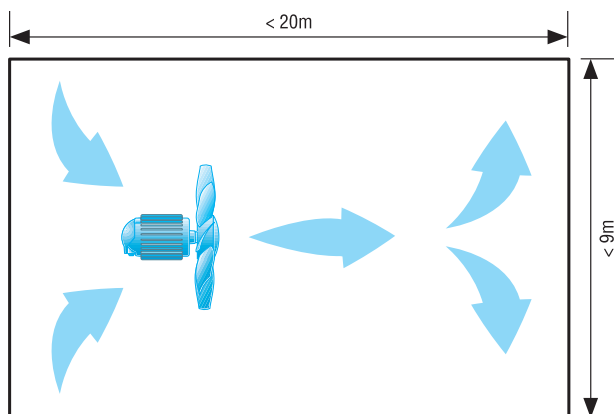

#### Small greenhouse with one fan

You will find the right fan for your greenhouse in the table below. The details apply to greenhouses up to 20 m long and 9 m wide.

Greenhouse width [m]	Greenhouse length [m]	Recommended fan
3	10 - 20	EZG 30/4 B
6	10	EZG 30/4 B
6	15	EZG 30/4 B
6	20	EZG 35/4 B