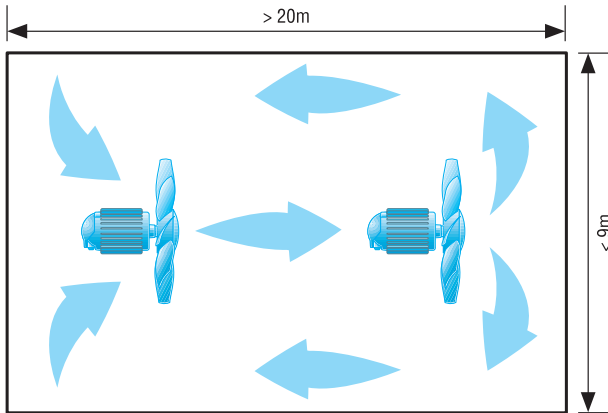

EZG 40/4 B

Long greenhouse with two to three fans

You will find the right fans for your greenhouse in the table below. The details apply to long greenhouses over 20 m long and up to 9 m wide.

Greenhouse width [m]	Greenhouse length [m]	Recommended fan
6	25 - 30	2 x EZG 30/4 B
9	25	2 x EZG 35/4 B
9	30 - 40	2 x EZG 30/4 B