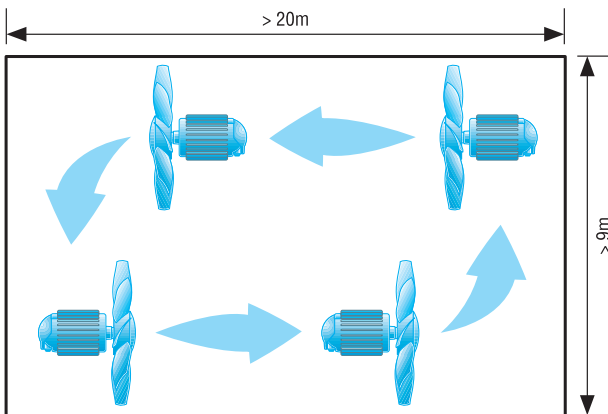

#### Wider greenhouse with two fans

You will find the right fans for your greenhouse in the table below. The details apply to wide greenhouses up to 20 m long and 9 m wide.

Greenhouse width [m]	Greenhouse length [m]	Recommended fan
9	20	1 x EZG 40/4 B
12	20	2 x EZG 35/4 B

### Long greenhouse with two to three fans

You will find the right fans for your greenhouse in the table below. The details apply to long greenhouses over 20 m long and up to 9 m wide.

Greenhouse width [m]	Greenhouse length [m]	Recommended fan
6	25 - 30	2 x EZG 30/4 B
9	25	2 x EZG 35/4 B
9	30 - 40	2 x EZG 30/4 B

### Large greenhouse with four fans

You will find the right fans for your greenhouse in the table below. The details apply to large greenhouses over 20 m long and over 9 m wide.

Greenhouse width [m]	Greenhouse length [m]	Recommended fan
12	25	4 x EZG 30/4 B
12	30 - 40	4 x EZG 30/4 B
larger	larger	on request