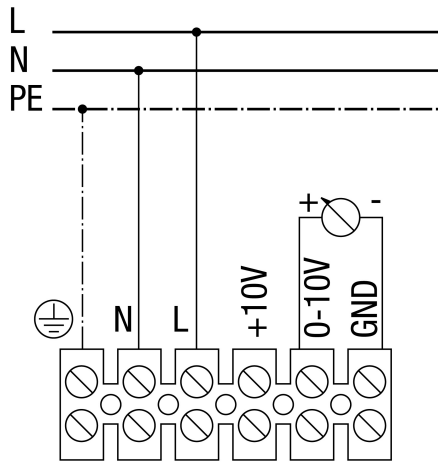

Adjustable speed