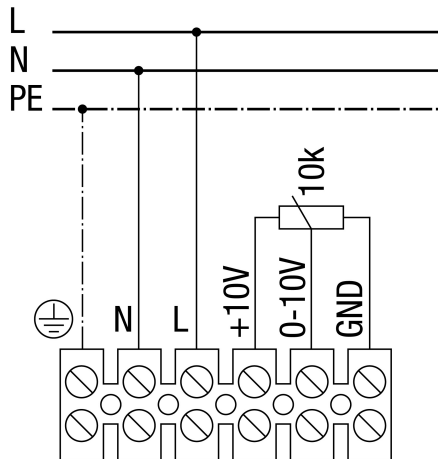

# WIRING DIAGRAM

## AWV 12/2 EC

Speed adjustable via potentiometer