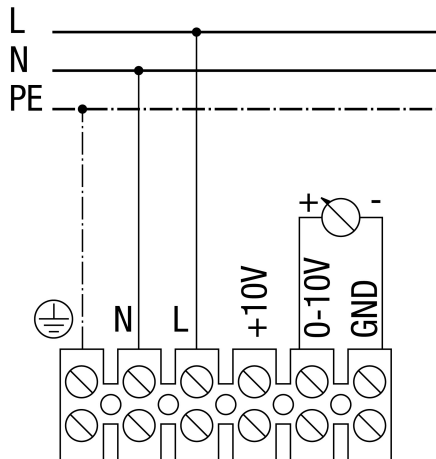

Adjustable speed