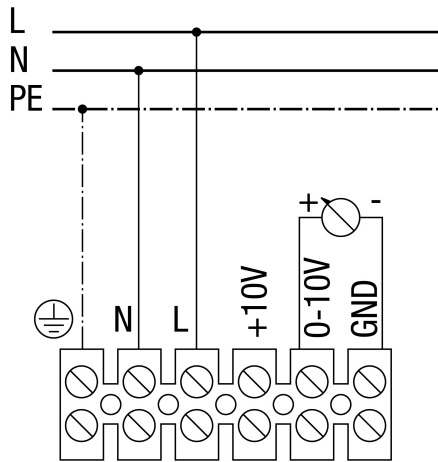

WIRING DIAGRAM

AWV 16/2 EC

Adjustable speed

WIRING DIAGRAM

AWV 16/2 EC

Speed adjustable via potentiometer

WIRING DIAGRAM

AWV 16/2 EC

Maximum speed