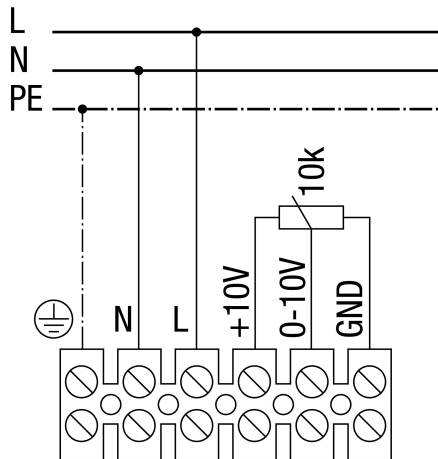

WIRING DIAGRAM

AWV 20 EC

Adjustable speed

WIRING DIAGRAM

AWV 20 EC

Speed adjustable via potentiometer

WIRING DIAGRAM

AWV 20 EC

Maximum speed