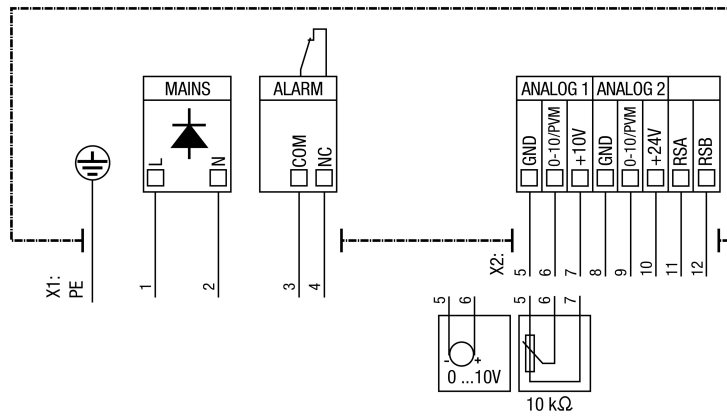

WIRING DIAGRAM

DPK 22 EC

- X1 mains cable
- X2 control cable
- 5 brown
- 6 black
- 7 yellow
- 8 blue
- 9 green
- 10 violet
- 11 red
- 12 orange