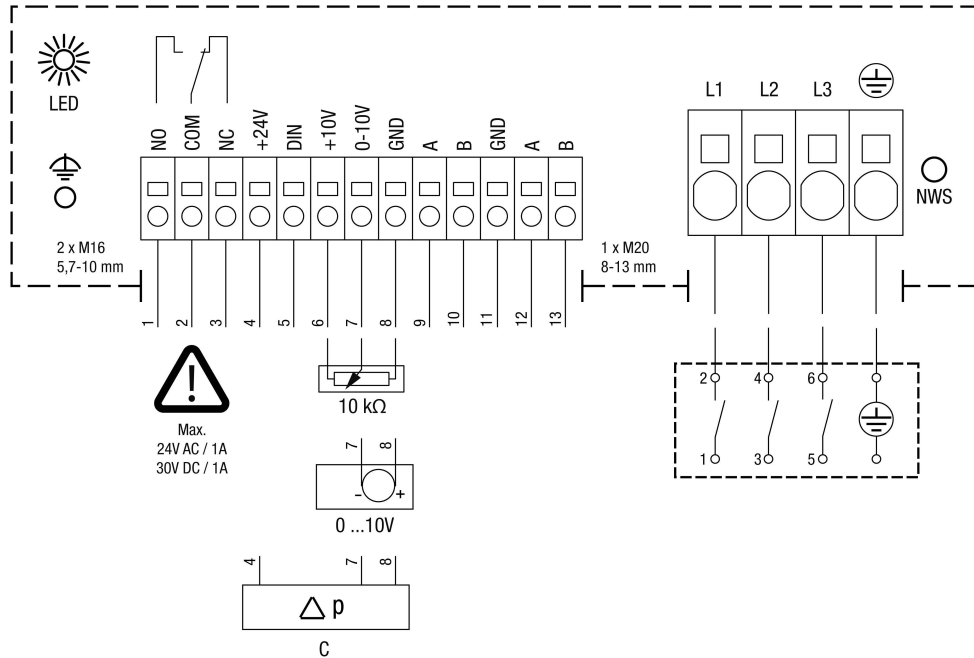

WIRING DIAGRAM

DPK 56 EC

C - Controller

NWS - Network screw, max. 0.8 Nm, do not remove