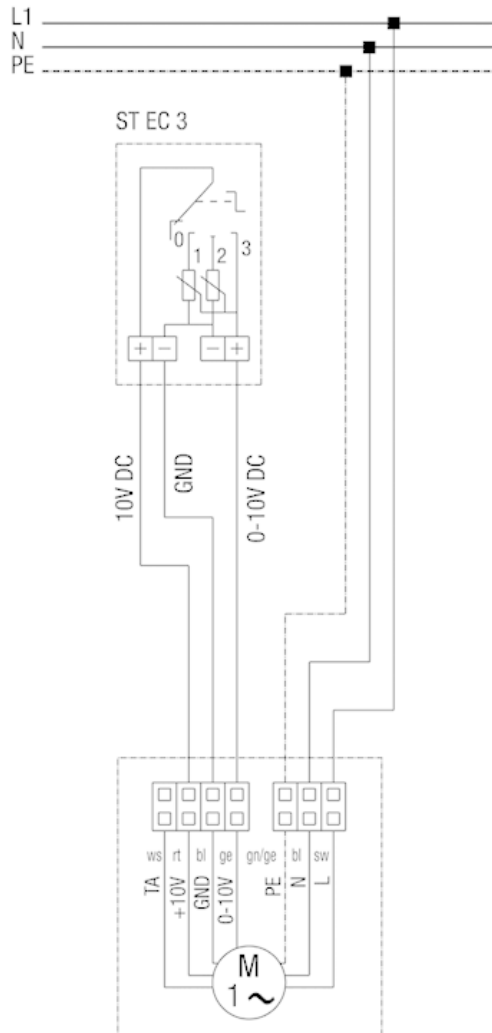

WIRING DIAGRAM

DRD 18 EC

DRD 18 EC and DRD 22 EC roof fans with ST EC 3 potentiometer

Fuse and main switch provided by customer

Levels 1 - 3 up to 7 V DC

Levels 2 - 5 up to 9 V DC

Level 3 - 10 V DC

TA - Speedo