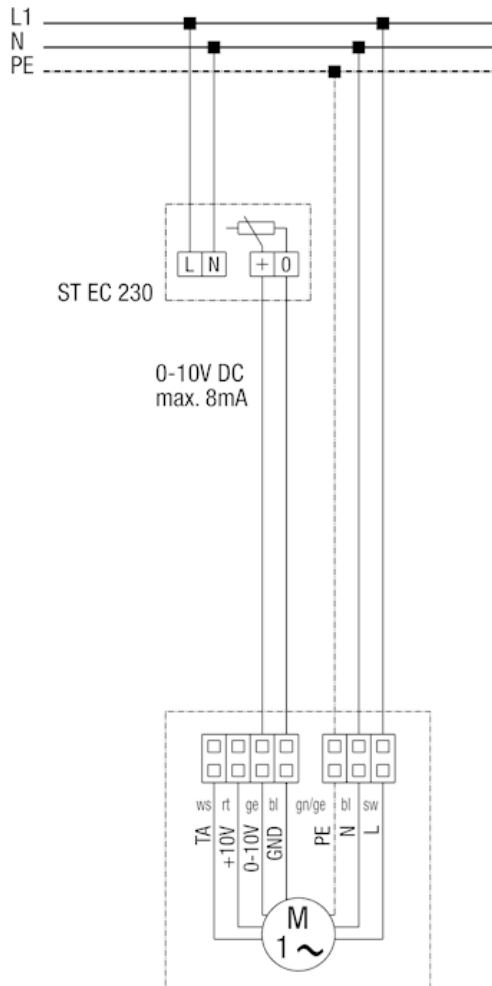

WIRING DIAGRAM

DRD 18 EC

DRD 18 EC and DRD 22 EC roof fans with ST EC 230 potentiometer

Fuse and main switch provided by customer
TA - Speedo