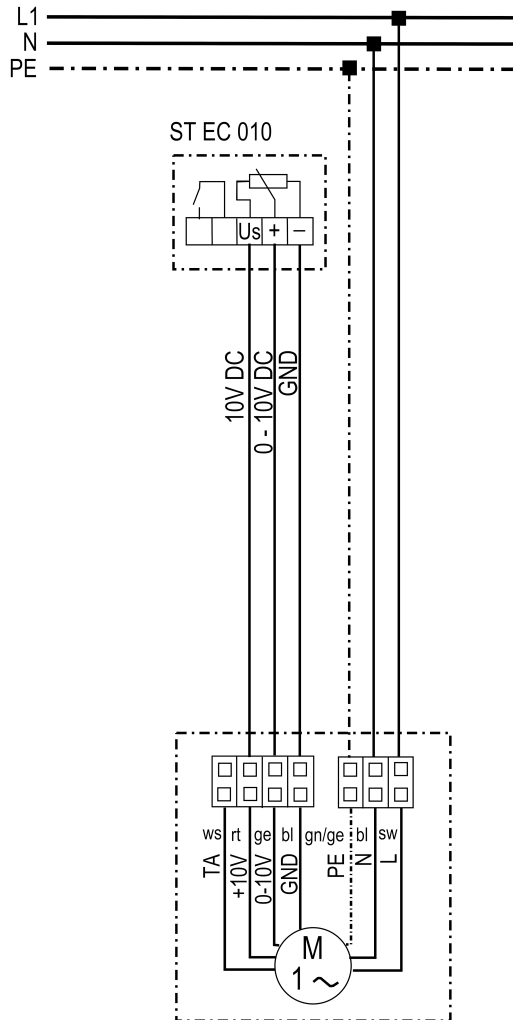

WIRING DIAGRAM

DRD 22 EC

DRD 18 EC and DRD 22 EC roof fans with ST EC 010 potentiometer

Fuse and main switch provided by customer
TA - Speedo

WIRING DIAGRAM

DRD 22 EC

DRD 18 EC and DRD 22 EC roof fans with ST EC 3 potentiometer

Fuse and main switch provided by customer

Levels 1 - 3 up to 7 V DC

Levels 2 - 5 up to 9 V DC

Level 3 - 10 V DC

TA - Speedo

WIRING DIAGRAM

DRD 22 EC

DRD 18 EC and DRD 22 EC roof fans with ST EC 230 potentiometer