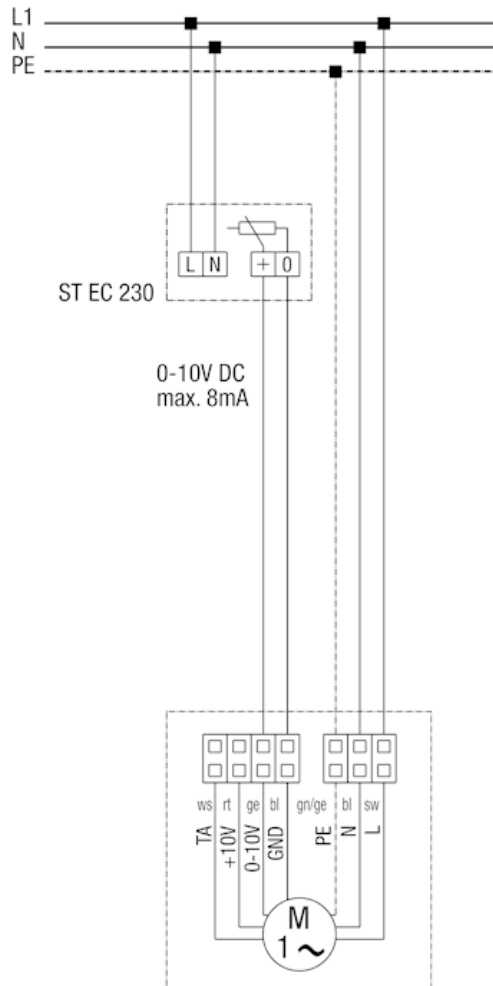

WIRING DIAGRAM

DRD 22 EC

DRD 18 EC and DRD 22 EC roof fans with ST EC 010 potentiometer

Fuse and main switch provided by customer
TA - Speedo

WIRING DIAGRAM

DRD 22 EC

DRD 18 EC and DRD 22 EC roof fans with ST EC 3 potentiometer

Fuse and main switch provided by customer

Levels 1 - 3 up to 7 V DC

Levels 2 - 5 up to 9 V DC

Level 3 - 10 V DC

TA - Speedo

WIRING DIAGRAM

DRD 22 EC

DRD 18 EC and DRD 22 EC roof fans with ST EC 230 potentiometer