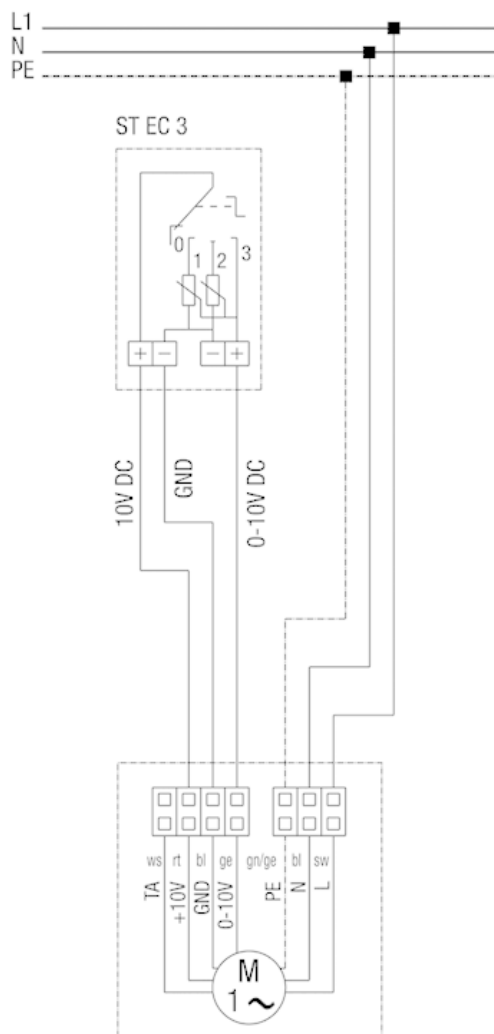

WIRING DIAGRAM

DRD 22 EC

DRD 18 EC and DRD 22 EC roof fans with ST EC 010 potentiometer

Fuse and main switch provided by customer
TA - Speedo

WIRING DIAGRAM

DRD 22 EC

DRD 18 EC and DRD 22 EC roof fans with ST EC 3 potentiometer

Fuse and main switch provided by customer

Levels 1 - 3 up to 7 V DC

Levels 2 - 5 up to 9 V DC

Level 3 - 10 V DC

TA - Speedo

WIRING DIAGRAM

DRD 22 EC

DRD 18 EC and DRD 22 EC roof fans with ST EC 230 potentiometer

Fuse and main switch provided by customer
TA - Speedo
