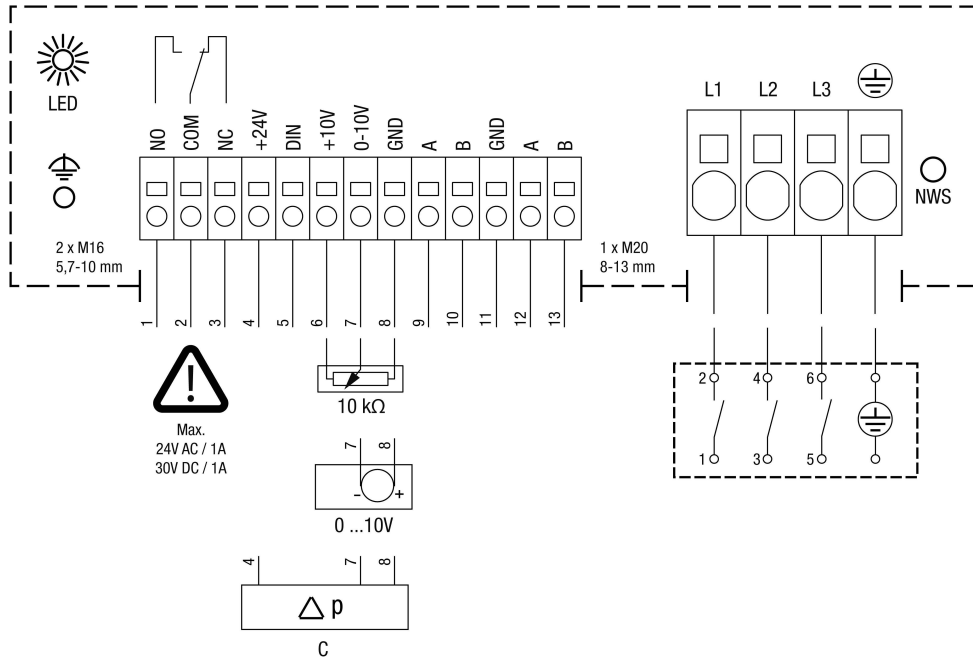

# WIRING DIAGRAM

## DSK 31/1-S EC

C - Controller

NWS - Network screw, max. 0.8 Nm, do not remove