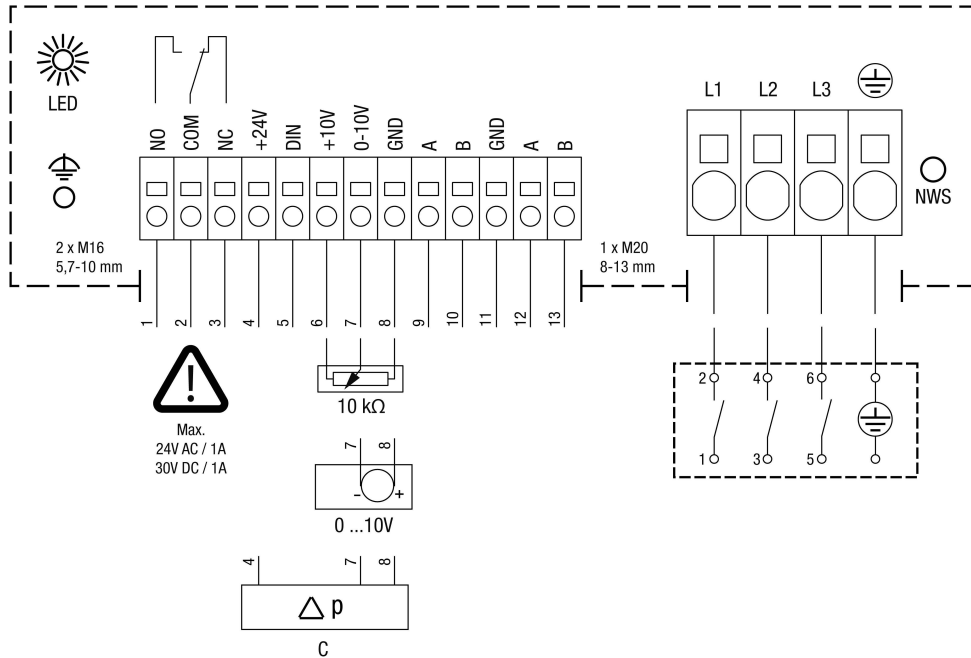

WIRING DIAGRAM

DSK 35/1 EC

C - Controller

NWS - Network screw, max. 0.8 Nm, do not remove