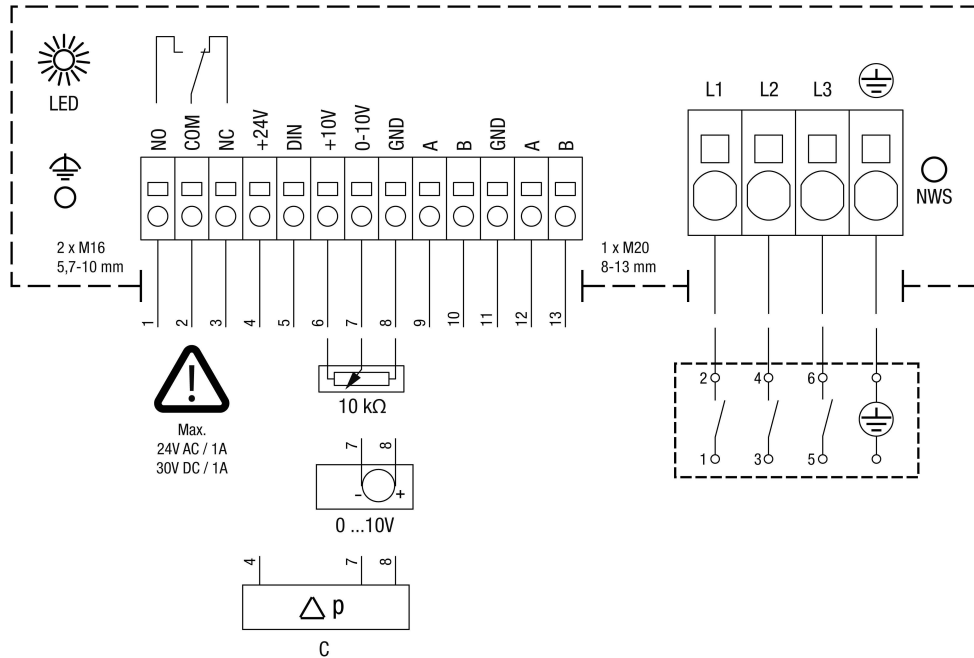

WIRING DIAGRAM

DSK 50 EC

C - Controller

NWS - Network screw, max. 0.8 Nm, do not remove