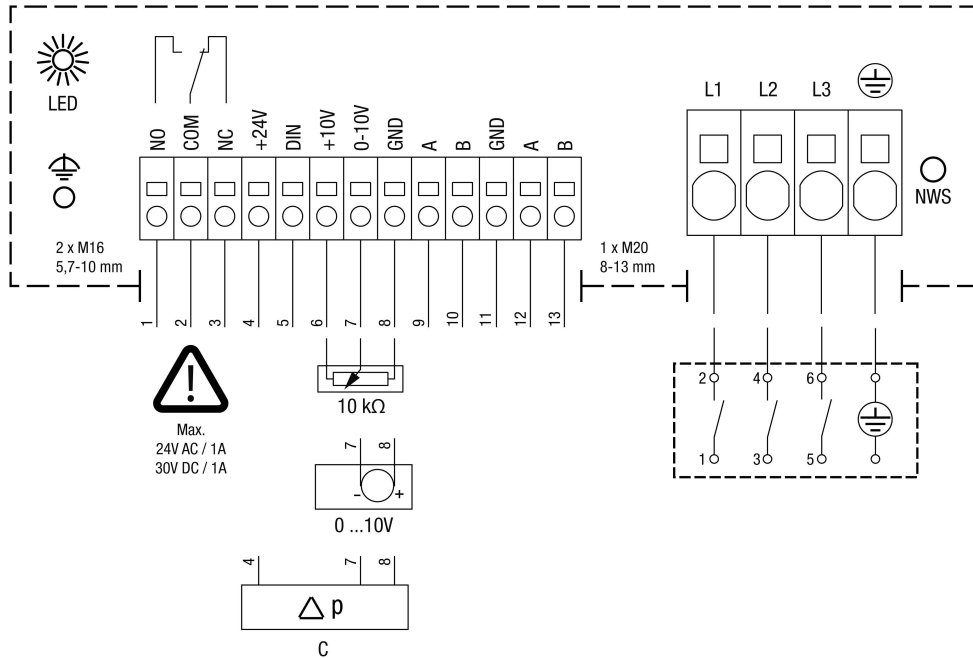

WIRING DIAGRAM

DSK 56 EC

C - Controller

NWS - Network screw, max. 0.8 Nm, do not remove