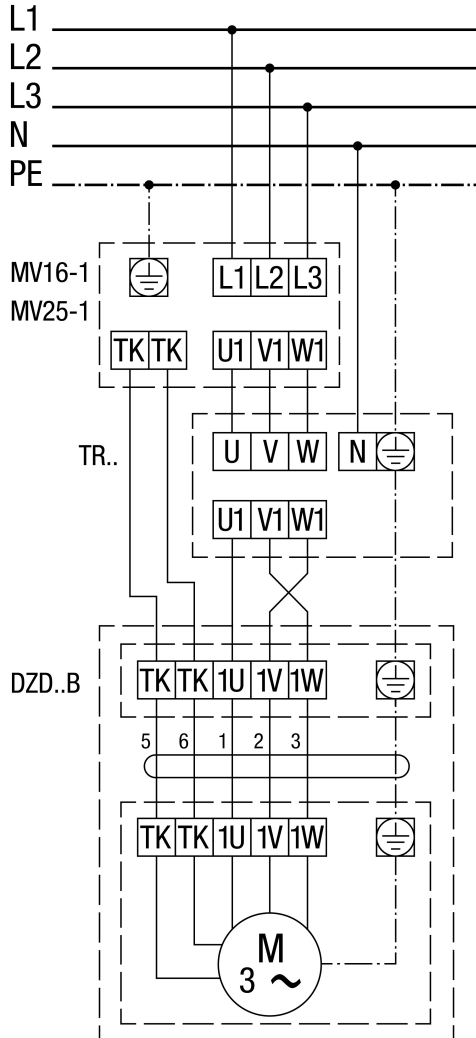

WIRING DIAGRAM

DZD 50/6 B

DZD ..B left-hand operation (air extraction) = standard

1 speed
SSK - control circuit
For right-hand operation, swap 2 phases on fan connection.

WIRING DIAGRAM

DZD 50/6 B

DZD .. B with MV 16-1/MV 25-1 motor protection switch

Left-hand operation (air extraction) = standard
For right-hand operation, swap 2 phases on fan connection.

WIRING DIAGRAM

DZD 50/6 B

DZD ..B with TR.. 5-step transformer and MV 16-1/MV 25-1 motor protection switch

Left-hand operation (air extraction) = standard
For right-hand operation, swap 2 phases on fan connection.