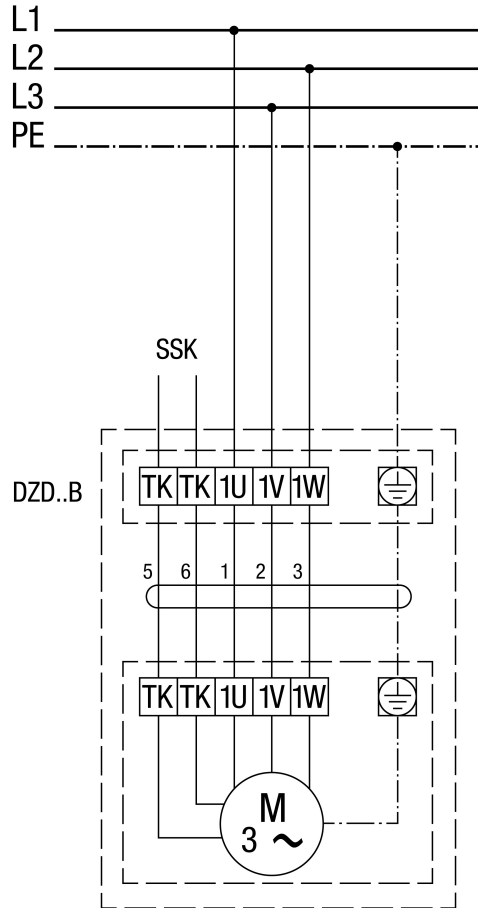

WIRING DIAGRAM

DZD 50/6 B

DZD ..B left-hand operation (air extraction) = standard

1 speed
SSK - control circuit
For right-hand operation, swap 2 phases on fan connection.

WIRING DIAGRAM

DZD 50/6 B

DZD .. B with MV 16-1/MV 25-1 motor protection switch

Left-hand operation (air extraction) = standard
For right-hand operation, swap 2 phases on fan connection.

WIRING DIAGRAM

DZD 50/6 B

DZD ..B with TR.. 5-step transformer and MV 16-1/MV 25-1 motor protection switch

Left-hand operation (air extraction) = standard
For right-hand operation, swap 2 phases on fan connection.