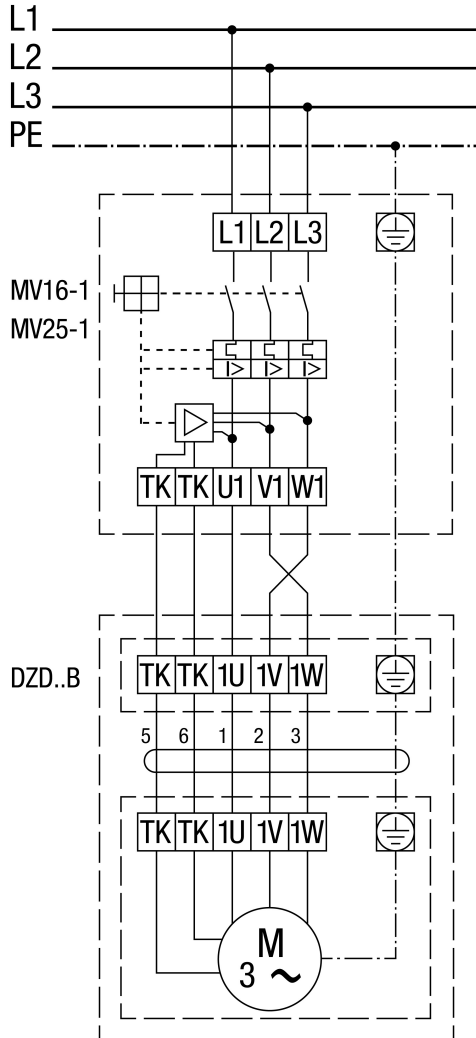

WIRING DIAGRAM

DZD 50/6 B

DZD ..B left-hand operation (air extraction) = standard

1 speed
SSK - control circuit
For right-hand operation, swap 2 phases on fan connection.

WIRING DIAGRAM

DZD 50/6 B

DZD .. B with MV 16-1/MV 25-1 motor protection switch

Left-hand operation (air extraction) = standard
For right-hand operation, swap 2 phases on fan connection.

WIRING DIAGRAM

DZD 50/6 B

DZD ..B with TR.. 5-step transformer and MV 16-1/MV 25-1 motor protection switch

Left-hand operation (air extraction) = standard
For right-hand operation, swap 2 phases on fan connection.