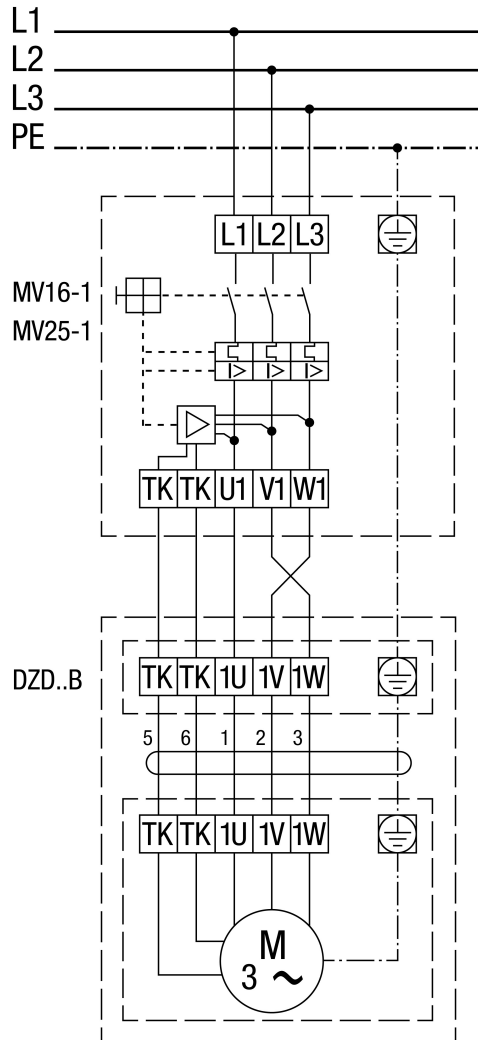

WIRING DIAGRAM

DZD 60/4 B

DZD ..B left-hand operation (air extraction) = standard

1 speed
SSK - control circuit
For right-hand operation, swap 2 phases on fan connection.

WIRING DIAGRAM

DZD 60/4 B

DZD .. B with MV 16-1/MV 25-1 motor protection switch

Left-hand operation (air extraction) = standard
For right-hand operation, swap 2 phases on fan connection.

WIRING DIAGRAM

DZD 60/4 B

DZD ..B with TR.. 5-step transformer and MV 16-1/MV 25-1 motor protection switch

Left-hand operation (air extraction) = standard
For right-hand operation, swap 2 phases on fan connection.