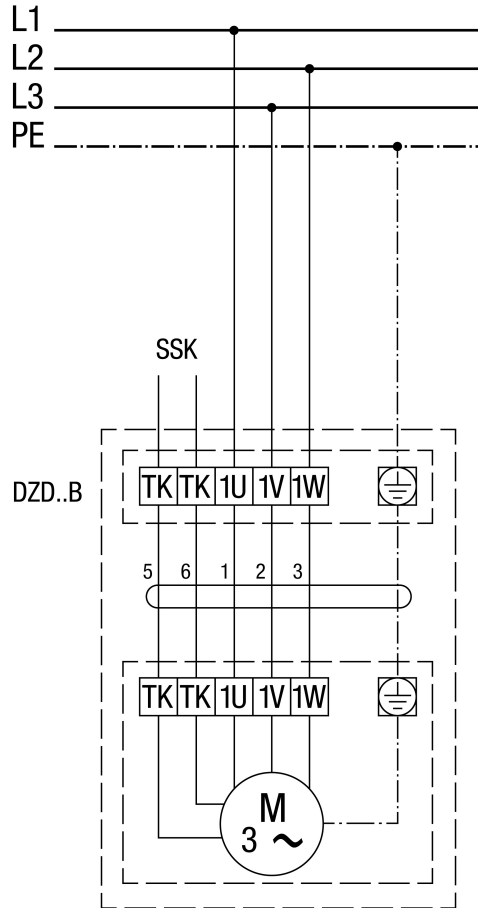

WIRING DIAGRAM

DZD 60/4 B

DZD ..B left-hand operation (air extraction) = standard

1 speed
SSK - control circuit
For right-hand operation, swap 2 phases on fan connection.

WIRING DIAGRAM

DZD 60/4 B

DZD .. B with MV 16-1/MV 25-1 motor protection switch

Left-hand operation (air extraction) = standard
For right-hand operation, swap 2 phases on fan connection.

WIRING DIAGRAM

DZD 60/4 B

DZD ..B with TR.. 5-step transformer and MV 16-1/MV 25-1 motor protection switch

Left-hand operation (air extraction) = standard
For right-hand operation, swap 2 phases on fan connection.