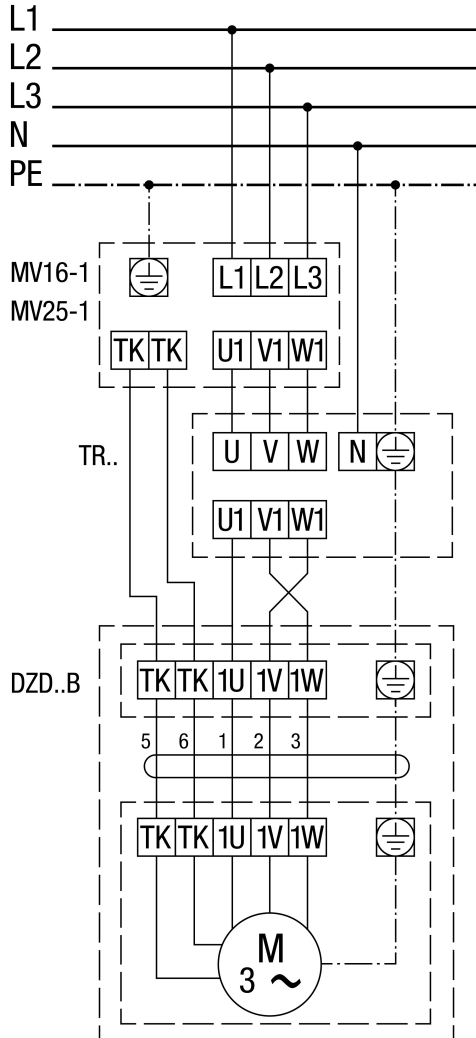

WIRING DIAGRAM

DZD 60/4 B

DZD ..B left-hand operation (air extraction) = standard

1 speed
SSK - control circuit
For right-hand operation, swap 2 phases on fan connection.

WIRING DIAGRAM

DZD 60/4 B

DZD .. B with MV 16-1/MV 25-1 motor protection switch

Left-hand operation (air extraction) = standard
For right-hand operation, swap 2 phases on fan connection.

WIRING DIAGRAM

DZD 60/4 B

DZD ..B with TR.. 5-step transformer and MV 16-1/MV 25-1 motor protection switch

Left-hand operation (air extraction) = standard
For right-hand operation, swap 2 phases on fan connection.