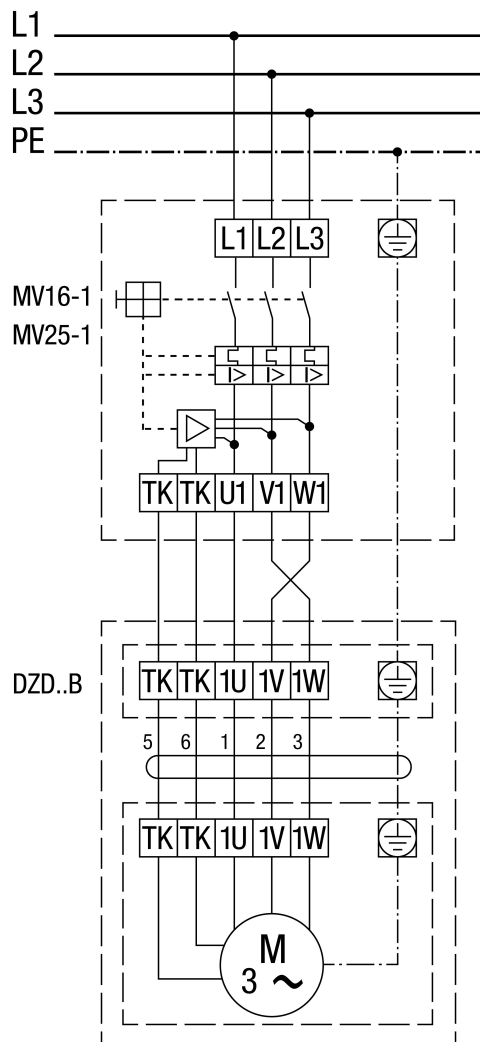

WIRING DIAGRAM

DZD 60/6 B

DZD ..B left-hand operation (air extraction) = standard

1 speed
SSK - control circuit
For right-hand operation, swap 2 phases on fan connection.

WIRING DIAGRAM

DZD 60/6 B

DZD .. B with MV 16-1/MV 25-1 motor protection switch

Left-hand operation (air extraction) = standard
For right-hand operation, swap 2 phases on fan connection.

WIRING DIAGRAM

DZD 60/6 B

DZD ..B with TR.. 5-step transformer and MV 16-1/MV 25-1 motor protection switch

Left-hand operation (air extraction) = standard
For right-hand operation, swap 2 phases on fan connection.