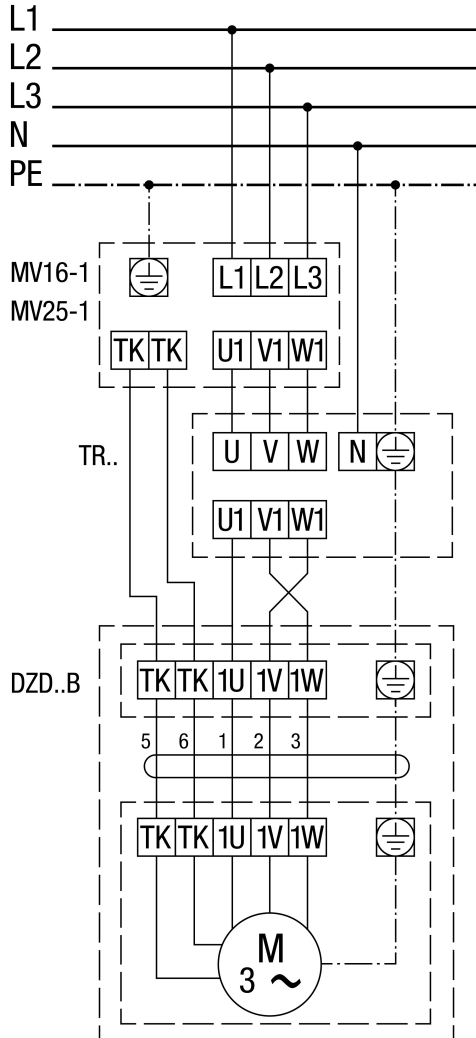

WIRING DIAGRAM

DZD 60/6 B

DZD ..B left-hand operation (air extraction) = standard

1 speed
SSK - control circuit
For right-hand operation, swap 2 phases on fan connection.

WIRING DIAGRAM

DZD 60/6 B

DZD .. B with MV 16-1/MV 25-1 motor protection switch

Left-hand operation (air extraction) = standard
For right-hand operation, swap 2 phases on fan connection.

WIRING DIAGRAM

DZD 60/6 B

DZD ..B with TR.. 5-step transformer and MV 16-1/MV 25-1 motor protection switch

Left-hand operation (air extraction) = standard
For right-hand operation, swap 2 phases on fan connection.