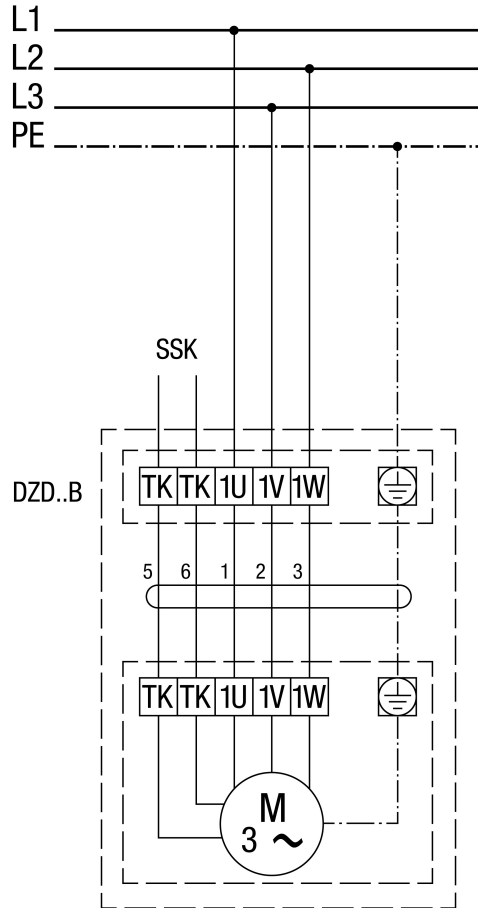

WIRING DIAGRAM

DZD 60/6 B

DZD ..B left-hand operation (air extraction) = standard

1 speed
SSK - control circuit
For right-hand operation, swap 2 phases on fan connection.

WIRING DIAGRAM

DZD 60/6 B

DZD .. B with MV 16-1/MV 25-1 motor protection switch

Left-hand operation (air extraction) = standard
For right-hand operation, swap 2 phases on fan connection.

WIRING DIAGRAM

DZD 60/6 B

DZD ..B with TR.. 5-step transformer and MV 16-1/MV 25-1 motor protection switch

Left-hand operation (air extraction) = standard
For right-hand operation, swap 2 phases on fan connection.