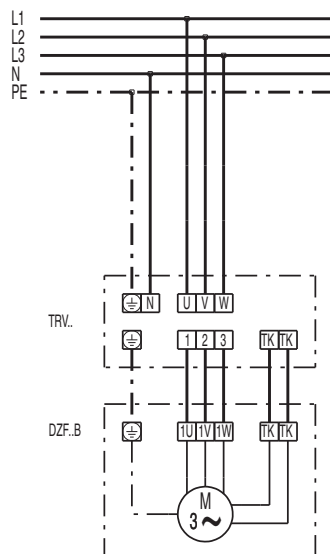

WIRING DIAGRAM

DZF 30/6 B

DZQ/DZS/DZF..B standard (right-hand operation, 1 speed)

SC - Protection contact
TK - Thermal contact

DZQ/DZS/DZF..B standard (left-hand operation, 1 speed)

SC - Protection contact
TK - Thermal contact

WIRING DIAGRAM

DZF 30/6 B

WIRING DIAGRAM

DZF 30/6 B

WIRING DIAGRAM

DZF 30/6 B

WIRING DIAGRAM

DZF 30/6 B