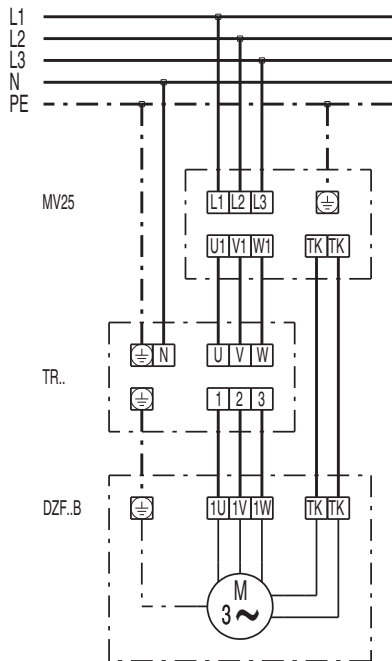

WIRING DIAGRAM

DZF 30/6 B

DZQ/DZS/DZF..B standard (right-hand operation, 1 speed)

SC - Protection contact
TK - Thermal contact

DZQ/DZS/DZF..B standard (left-hand operation, 1 speed)

SC - Protection contact
TK - Thermal contact

WIRING DIAGRAM

DZF 30/6 B

WIRING DIAGRAM

DZF 30/6 B

WIRING DIAGRAM

DZF 30/6 B

WIRING DIAGRAM

DZF 30/6 B