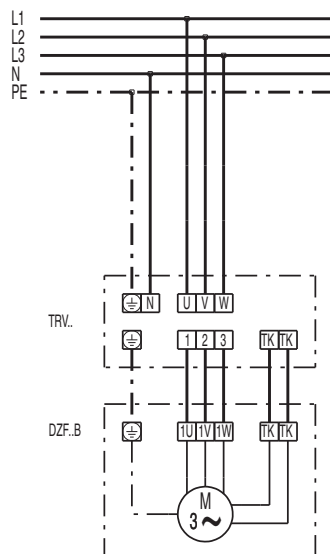

WIRING DIAGRAM

DZF 40/8 B

DZQ/DZS/DZF..B standard (right-hand operation, 1 speed)

SC - Protection contact
TK - Thermal contact

DZQ/DZS/DZF..B standard (left-hand operation, 1 speed)

SC - Protection contact
TK - Thermal contact

WIRING DIAGRAM

DZF 40/8 B

WIRING DIAGRAM

DZF 40/8 B

WIRING DIAGRAM

DZF 40/8 B