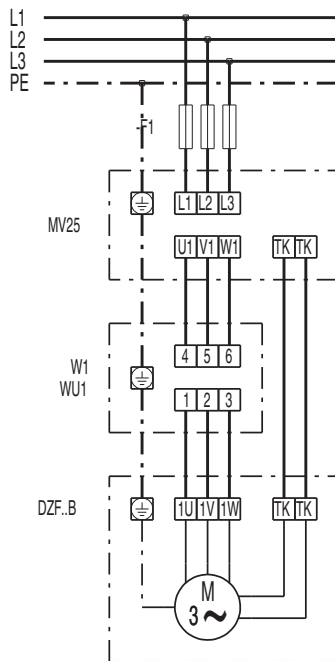

WIRING DIAGRAM

DZF 40/8 B

DZQ/DZS/DZF..B standard (right-hand operation, 1 speed)

SC - Protection contact
TK - Thermal contact

DZQ/DZS/DZF..B standard (left-hand operation, 1 speed)

SC - Protection contact
TK - Thermal contact

WIRING DIAGRAM

DZF 40/8 B

WIRING DIAGRAM

DZF 40/8 B

WIRING DIAGRAM

DZF 40/8 B