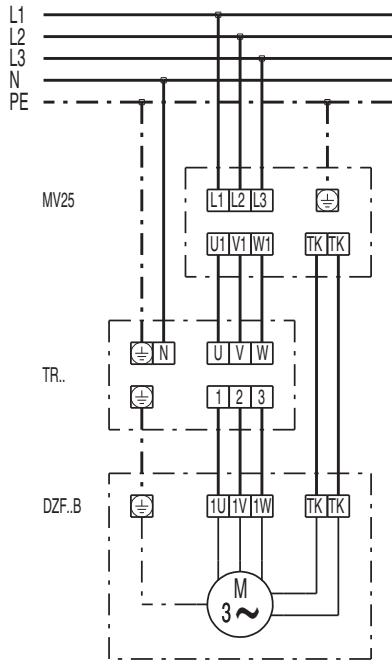

WIRING DIAGRAM

DZF 45/6 B

DZQ/DZS/DZF..B standard (right-hand operation, 1 speed)

SC - Protection contact
TK - Thermal contact

DZQ/DZS/DZF..B standard (left-hand operation, 1 speed)

SC - Protection contact
TK - Thermal contact

WIRING DIAGRAM

DZF 45/6 B

WIRING DIAGRAM

DZF 45/6 B

WIRING DIAGRAM

DZF 45/6 B

WIRING DIAGRAM

DZF 45/6 B