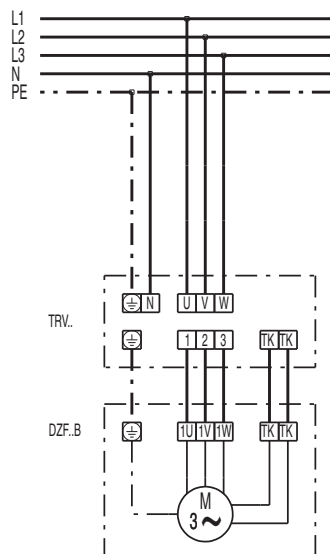

WIRING DIAGRAM

DZF 45/6 B

DZQ/DZS/DZF..B standard (right-hand operation, 1 speed)

SC - Protection contact
TK - Thermal contact

DZQ/DZS/DZF..B standard (left-hand operation, 1 speed)

SC - Protection contact
TK - Thermal contact

WIRING DIAGRAM

DZF 45/6 B

WIRING DIAGRAM

DZF 45/6 B

WIRING DIAGRAM

DZF 45/6 B

WIRING DIAGRAM

DZF 45/6 B