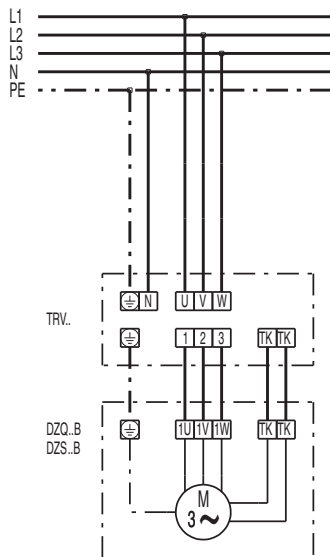

WIRING DIAGRAM

DZQ 40/2 B

DZQ/DZS/DZF..B standard (right-hand operation, 1 speed)

SC - Protection contact
TK - Thermal contact

DZQ/DZS/DZF..B standard (left-hand operation, 1 speed)

SC - Protection contact
TK - Thermal contact

WIRING DIAGRAM

DZQ 40/2 B

WIRING DIAGRAM

DZQ 40/2 B

WIRING DIAGRAM

DZQ 40/2 B

WIRING DIAGRAM

DZQ 40/2 B