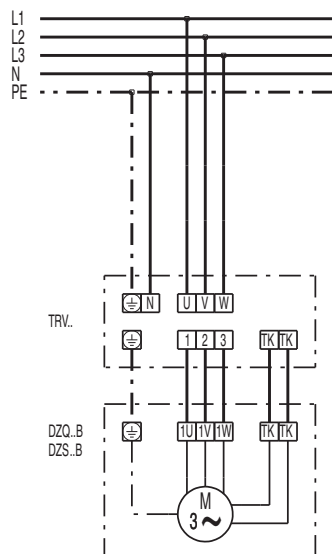

WIRING DIAGRAM

DZQ 40/4 B

DZQ/DZS/DZF..B standard (right-hand operation, 1 speed)

SC - Protection contact
TK - Thermal contact

DZQ/DZS/DZF..B standard (left-hand operation, 1 speed)

SC - Protection contact
TK - Thermal contact

WIRING DIAGRAM

DZQ 40/4 B

WIRING DIAGRAM

DZQ 40/4 B

WIRING DIAGRAM

DZQ 40/4 B

WIRING DIAGRAM

DZQ 40/4 B