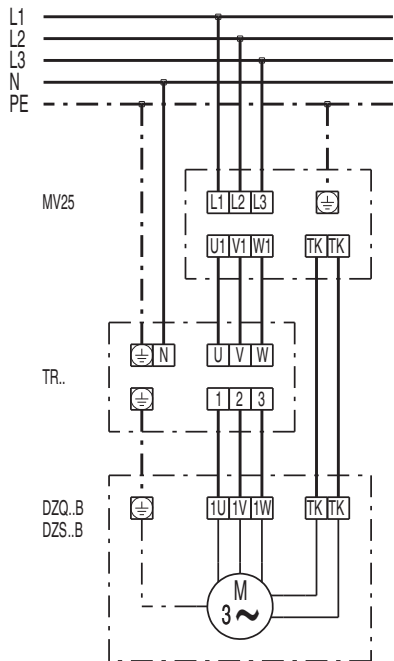

WIRING DIAGRAM

DZQ 40/6 B

DZQ/DZS/DZF..B standard (right-hand operation, 1 speed)

SC - Protection contact
TK - Thermal contact

DZQ/DZS/DZF..B standard (left-hand operation, 1 speed)

SC - Protection contact
TK - Thermal contact

WIRING DIAGRAM

DZQ 40/6 B

WIRING DIAGRAM

DZQ 40/6 B

WIRING DIAGRAM

DZQ 40/6 B

WIRING DIAGRAM

DZQ 40/6 B