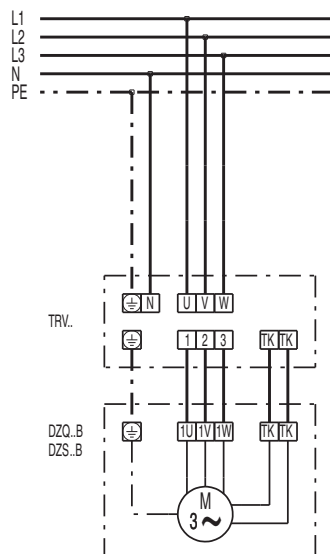

WIRING DIAGRAM

DZQ 40/6 B

DZQ/DZS/DZF..B standard (right-hand operation, 1 speed)

SC - Protection contact
TK - Thermal contact

DZQ/DZS/DZF..B standard (left-hand operation, 1 speed)

SC - Protection contact
TK - Thermal contact

WIRING DIAGRAM

DZQ 40/6 B

WIRING DIAGRAM

DZQ 40/6 B

WIRING DIAGRAM

DZQ 40/6 B

WIRING DIAGRAM

DZQ 40/6 B