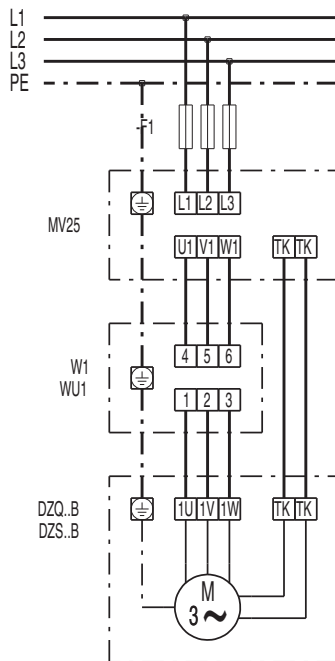

WIRING DIAGRAM

DZQ 40/6 B

DZQ/DZS/DZF..B standard (right-hand operation, 1 speed)

SC - Protection contact
TK - Thermal contact

DZQ/DZS/DZF..B standard (left-hand operation, 1 speed)

SC - Protection contact
TK - Thermal contact

WIRING DIAGRAM

DZQ 40/6 B

WIRING DIAGRAM

DZQ 40/6 B

WIRING DIAGRAM

DZQ 40/6 B

WIRING DIAGRAM

DZQ 40/6 B