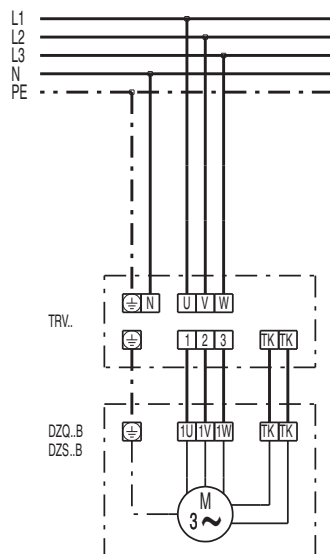

WIRING DIAGRAM

DZQ 45/6 B

DZQ/DZS/DZF..B standard (right-hand operation, 1 speed)

SC - Protection contact
TK - Thermal contact

DZQ/DZS/DZF..B standard (left-hand operation, 1 speed)

SC - Protection contact
TK - Thermal contact

WIRING DIAGRAM

DZQ 45/6 B

WIRING DIAGRAM

DZQ 45/6 B

WIRING DIAGRAM

DZQ 45/6 B

WIRING DIAGRAM

DZQ 45/6 B