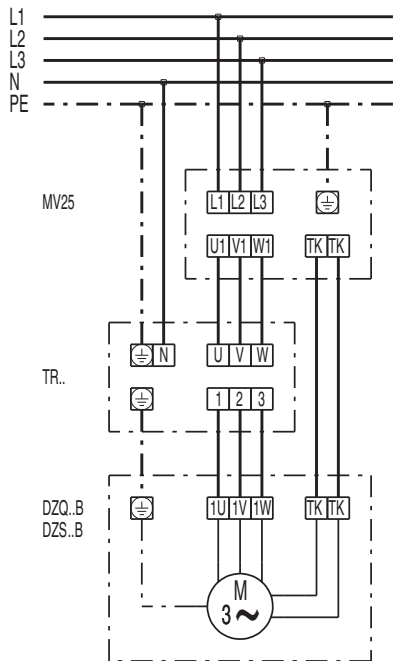

WIRING DIAGRAM

DZQ 50/6 B

DZQ/DZS/DZF..B standard (right-hand operation, 1 speed)

SC - Protection contact
TK - Thermal contact

DZQ/DZS/DZF..B standard (left-hand operation, 1 speed)

SC - Protection contact
TK - Thermal contact

WIRING DIAGRAM

DZQ 50/6 B

WIRING DIAGRAM

DZQ 50/6 B

WIRING DIAGRAM

DZQ 50/6 B

WIRING DIAGRAM

DZQ 50/6 B