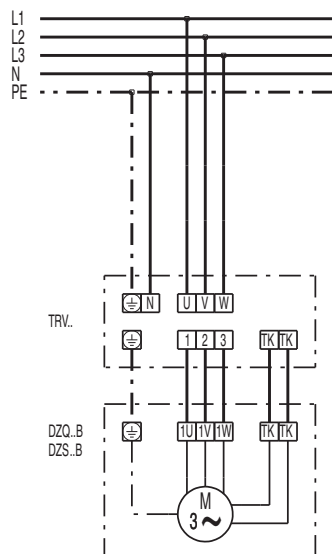

WIRING DIAGRAM

DZQ 50/6 B

DZQ/DZS/DZF..B standard (right-hand operation, 1 speed)

SC - Protection contact
TK - Thermal contact

DZQ/DZS/DZF..B standard (left-hand operation, 1 speed)

SC - Protection contact
TK - Thermal contact

WIRING DIAGRAM

DZQ 50/6 B

WIRING DIAGRAM

DZQ 50/6 B

WIRING DIAGRAM

DZQ 50/6 B

WIRING DIAGRAM

DZQ 50/6 B