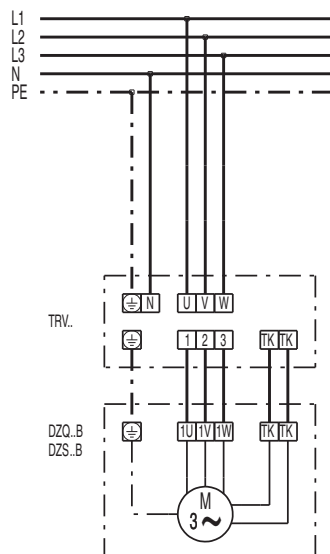

WIRING DIAGRAM

DZQ 60/4 B

DZQ/DZS/DZF..B standard (right-hand operation, 1 speed)

SC - Protection contact
TK - Thermal contact

DZQ/DZS/DZF..B standard (left-hand operation, 1 speed)

SC - Protection contact
TK - Thermal contact

WIRING DIAGRAM

DZQ 60/4 B

WIRING DIAGRAM

DZQ 60/4 B

WIRING DIAGRAM

DZQ 60/4 B

WIRING DIAGRAM

DZQ 60/4 B