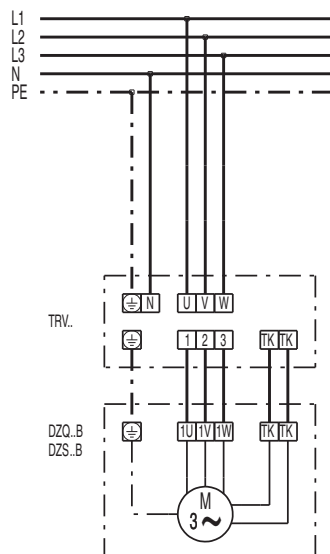

WIRING DIAGRAM

DZQ 60/8 B

DZQ/DZS/DZF..B standard (right-hand operation, 1 speed)

SC - Protection contact
TK - Thermal contact

DZQ/DZS/DZF..B standard (left-hand operation, 1 speed)

SC - Protection contact
TK - Thermal contact

WIRING DIAGRAM

DZQ 60/8 B

WIRING DIAGRAM

DZQ 60/8 B

WIRING DIAGRAM

DZQ 60/8 B

WIRING DIAGRAM

DZQ 60/8 B