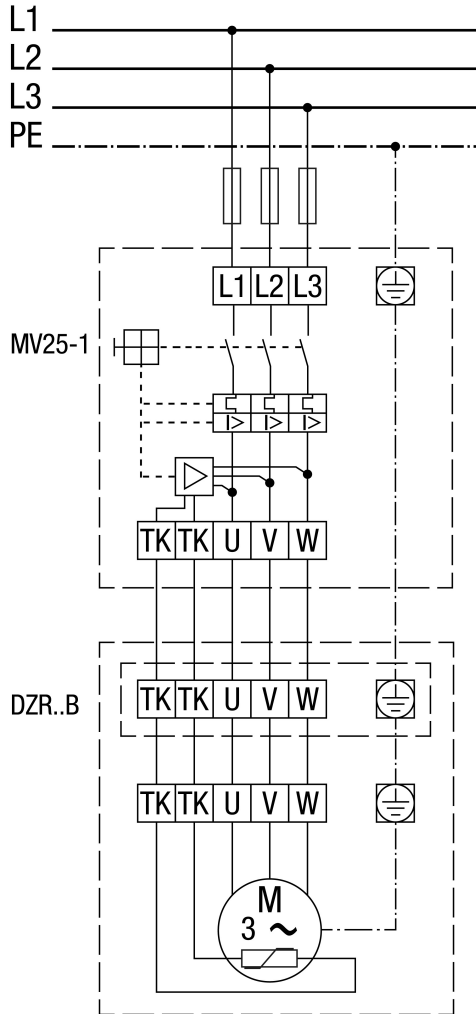

WIRING DIAGRAM

DZR 20/2 B

MV 25-1 motor protection switch

WIRING DIAGRAM

DZR 20/2 B

With MV 25-1 motor protection switch and TR... 5-step transformer

WIRING DIAGRAM

DZR 20/2 B

Pole-changeable, 2 speeds, with Dahlander circuit, with motor protection switch