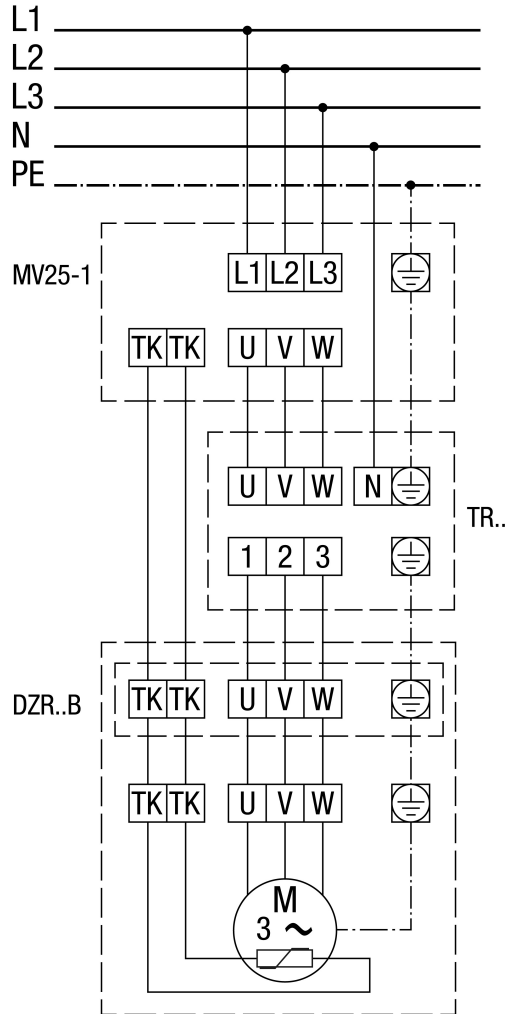

WIRING DIAGRAM

DZR 20/2 B

MV 25-1 motor protection switch

WIRING DIAGRAM

DZR 20/2 B

With MV 25-1 motor protection switch and TR... 5-step transformer

WIRING DIAGRAM

DZR 20/2 B

Pole-changeable, 2 speeds, with Dahlander circuit, with motor protection switch