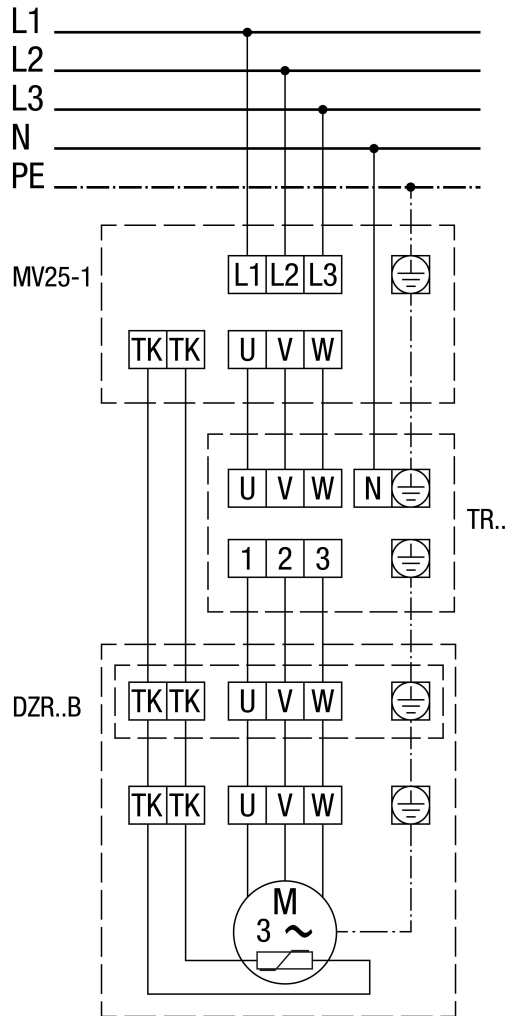

WIRING DIAGRAM

DZR 25/2 B

MV 25-1 motor protection switch

WIRING DIAGRAM

DZR 25/2 B

With MV 25-1 motor protection switch and TR... 5-step transformer

WIRING DIAGRAM

DZR 25/2 B

Pole-changeable, 2 speeds, with Dahlander circuit, with motor protection switch