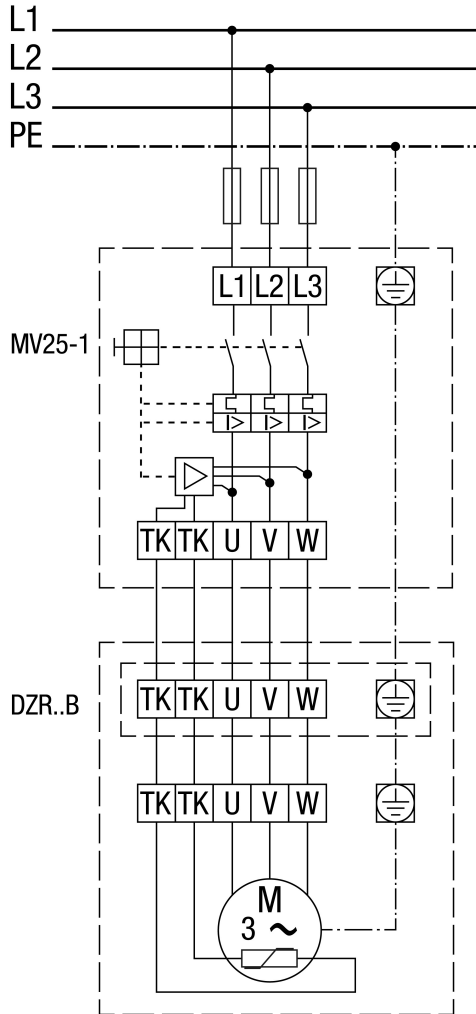

WIRING DIAGRAM

DZR 25/2 B

MV 25-1 motor protection switch

WIRING DIAGRAM

DZR 25/2 B

With MV 25-1 motor protection switch and TR... 5-step transformer

WIRING DIAGRAM

DZR 25/2 B

Pole-changeable, 2 speeds, with Dahlander circuit, with motor protection switch