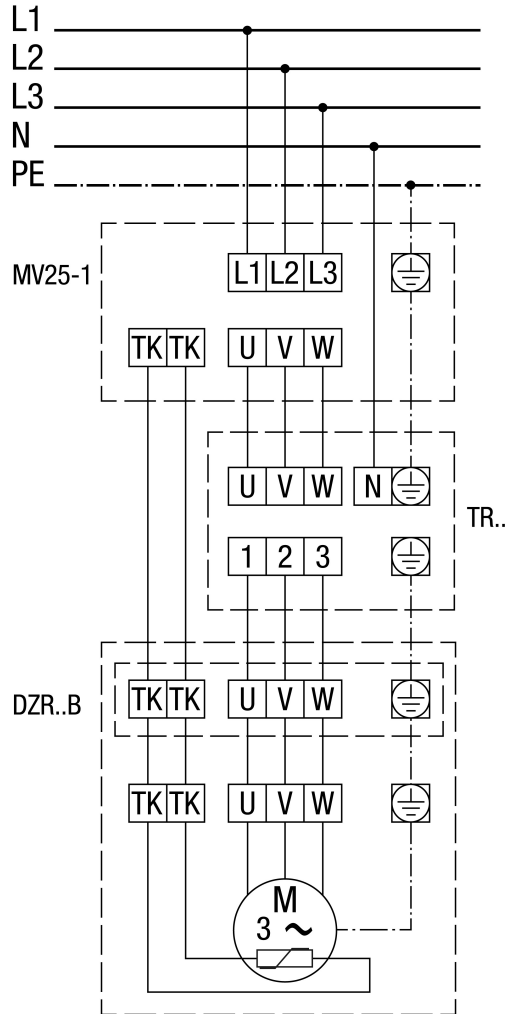

WIRING DIAGRAM

DZR 30/6 B

MV 25-1 motor protection switch

WIRING DIAGRAM

DZR 30/6 B

With MV 25-1 motor protection switch and TR... 5-step transformer

WIRING DIAGRAM

DZR 30/6 B

Pole-changeable, 2 speeds, with Dahlander circuit, with motor protection switch