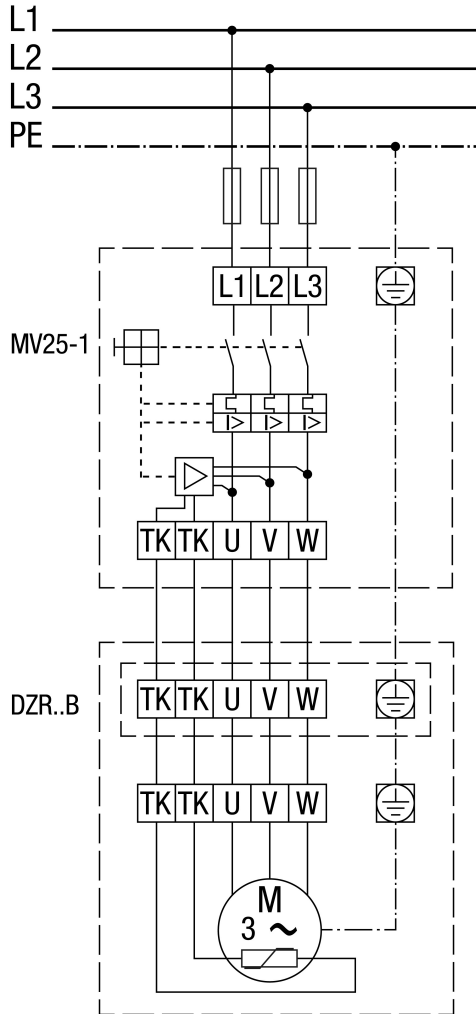

WIRING DIAGRAM

DZR 30/6 B

MV 25-1 motor protection switch

WIRING DIAGRAM

DZR 30/6 B

With MV 25-1 motor protection switch and TR... 5-step transformer

WIRING DIAGRAM

DZR 30/6 B

Pole-changeable, 2 speeds, with Dahlander circuit, with motor protection switch