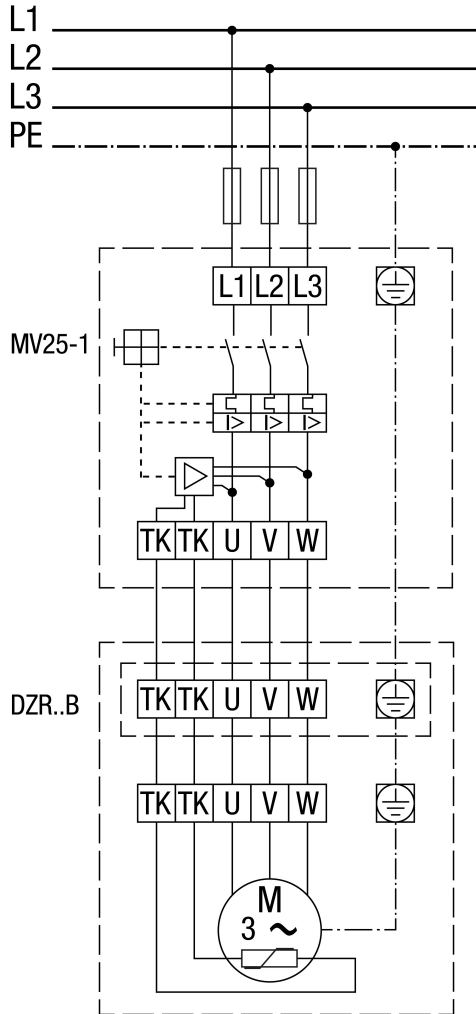

WIRING DIAGRAM

DZR 35/6 B

MV 25-1 motor protection switch

WIRING DIAGRAM

DZR 35/6 B

With MV 25-1 motor protection switch and TR... 5-step transformer

WIRING DIAGRAM

DZR 35/6 B

Pole-changeable, 2 speeds, with Dahlander circuit, with motor protection switch