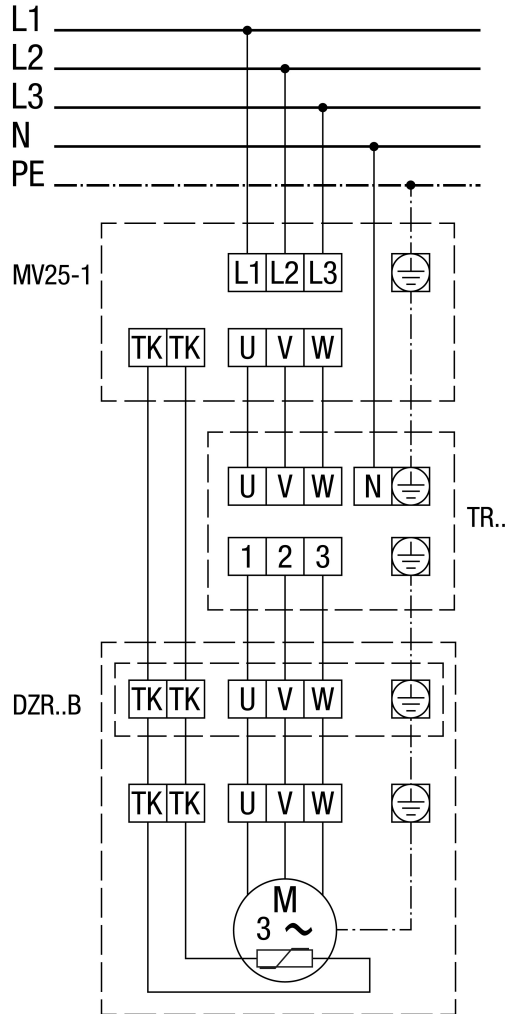

WIRING DIAGRAM

DZR 35/6 B

MV 25-1 motor protection switch

WIRING DIAGRAM

DZR 35/6 B

With MV 25-1 motor protection switch and TR... 5-step transformer

WIRING DIAGRAM

DZR 35/6 B

Pole-changeable, 2 speeds, with Dahlander circuit, with motor protection switch